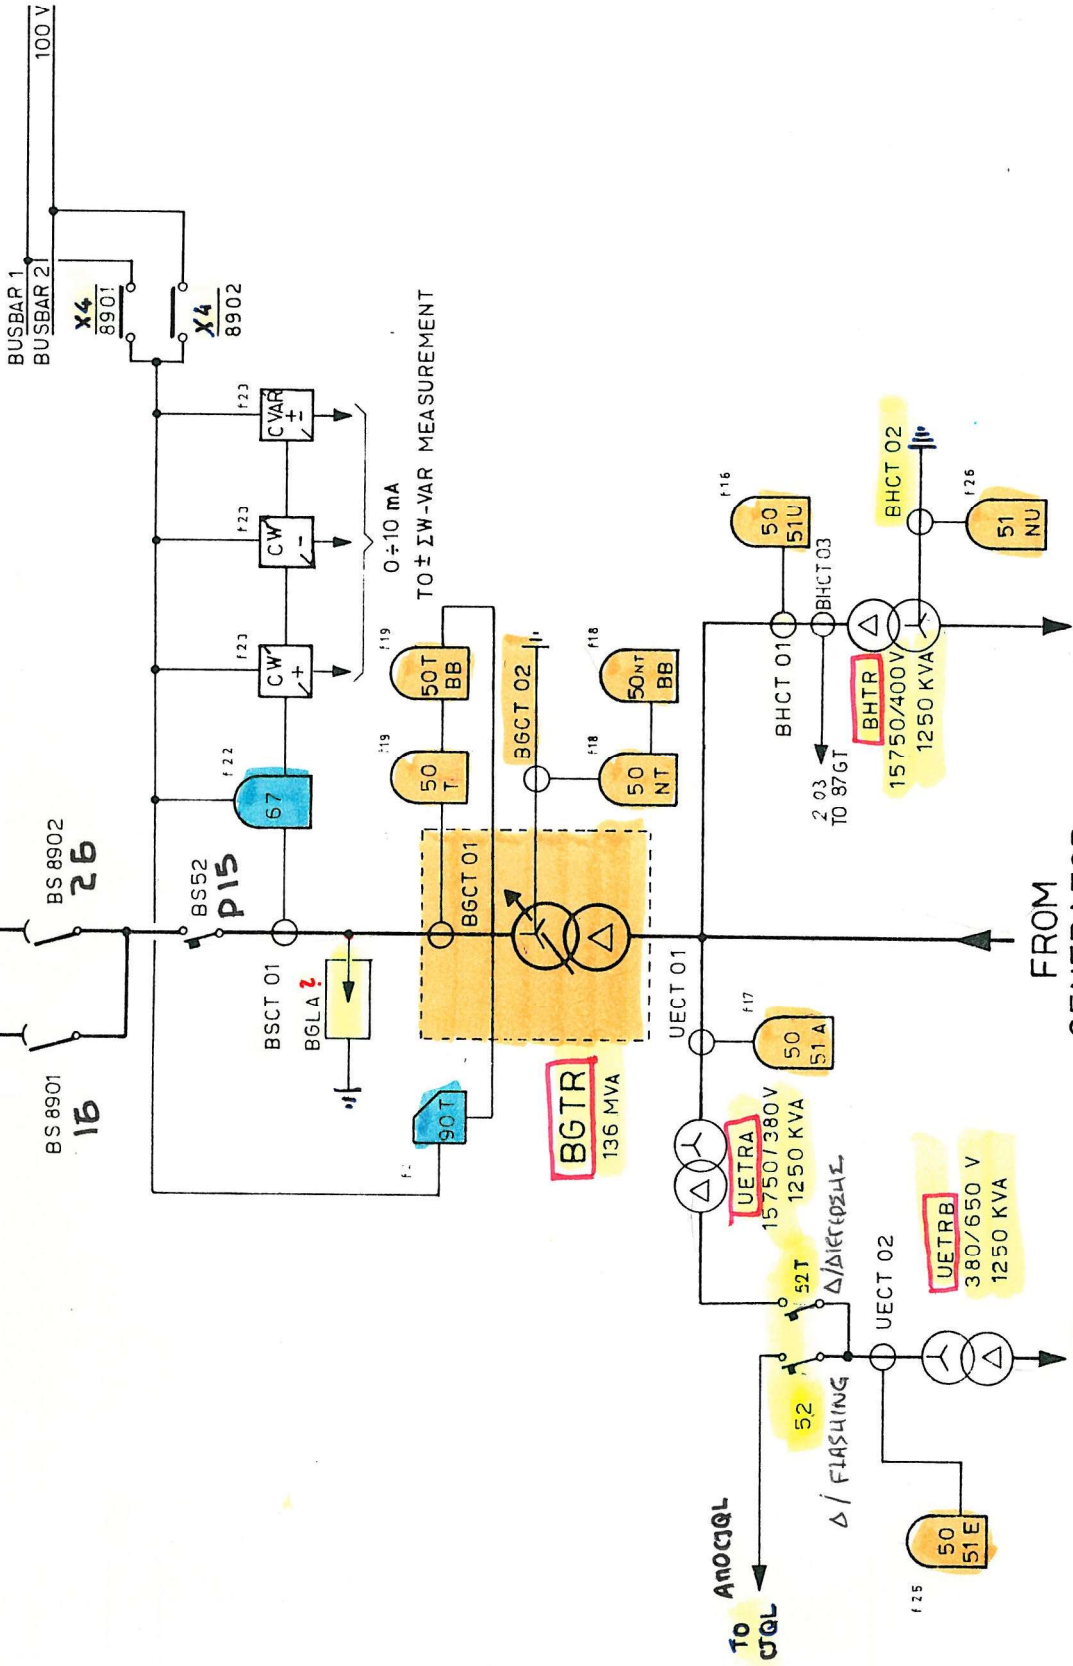

SYSTEMA SYNKRONIZIMIOY

REVERSING DISCONNECTING SWITCH

435MCTPH

MAIN UNIT SINGLE LINE DIAGRAM

МОНОГРАФИКО МУНАРАЗ

DIS. HB N° 108-303-5	ER	C. 673 BB003
		2 3
GENERAL REVISION		

BUSBAR  
150 KV  
BUSBAR 2

TO EXCITATION SYSTEM URQL

TO 380 V  
MAIN AC.AUXILIARY (ONLY UNIT 1&2)  
**B8005**

DIS. H B N° 108 - 303-6	
HB	ER
POWER TRANSFORMER AND AUXILIARY TRANSFORMERS SINGLE LINE DIAGRAM	
C673 BB003	3 4

1 1985 AS BUILT  
A 24583 GENERAL REVISION

ΜΟΝΟΓΡΑΜΜΙΚΟ ΑΝΟ ΜΤ ΜΕΧΡΙ 2ΥΓ0ΥΣ