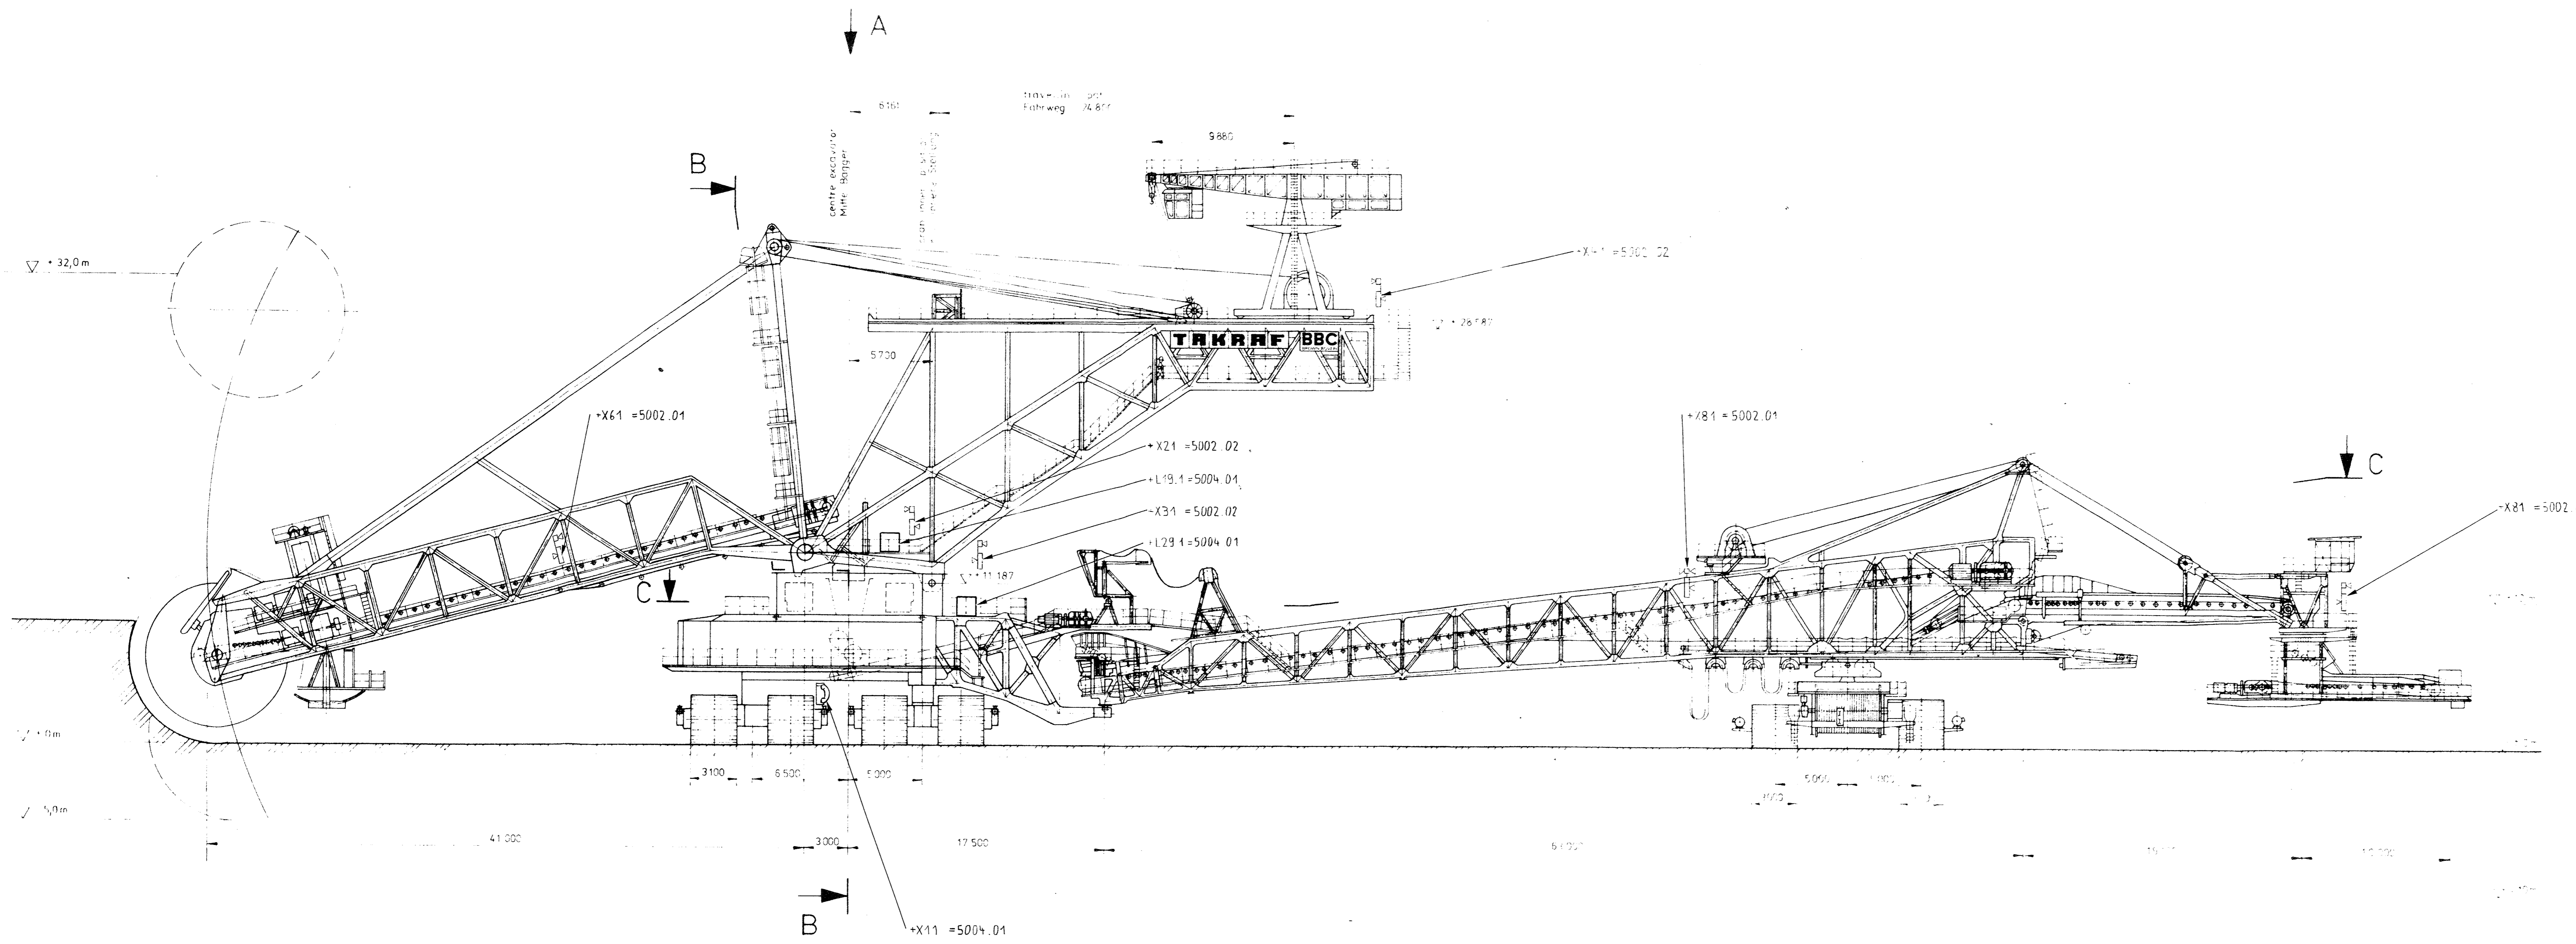

Contract-No. DMKO-6/99045		14960	
Consortium TAKRAF-BBC			
Drawn	Checked	Approved	Scale
1:200			
SOUTHFIELD 2		1-339 240	
TELEPHONE-INTERCOM-RADIO		HIBE 001 188