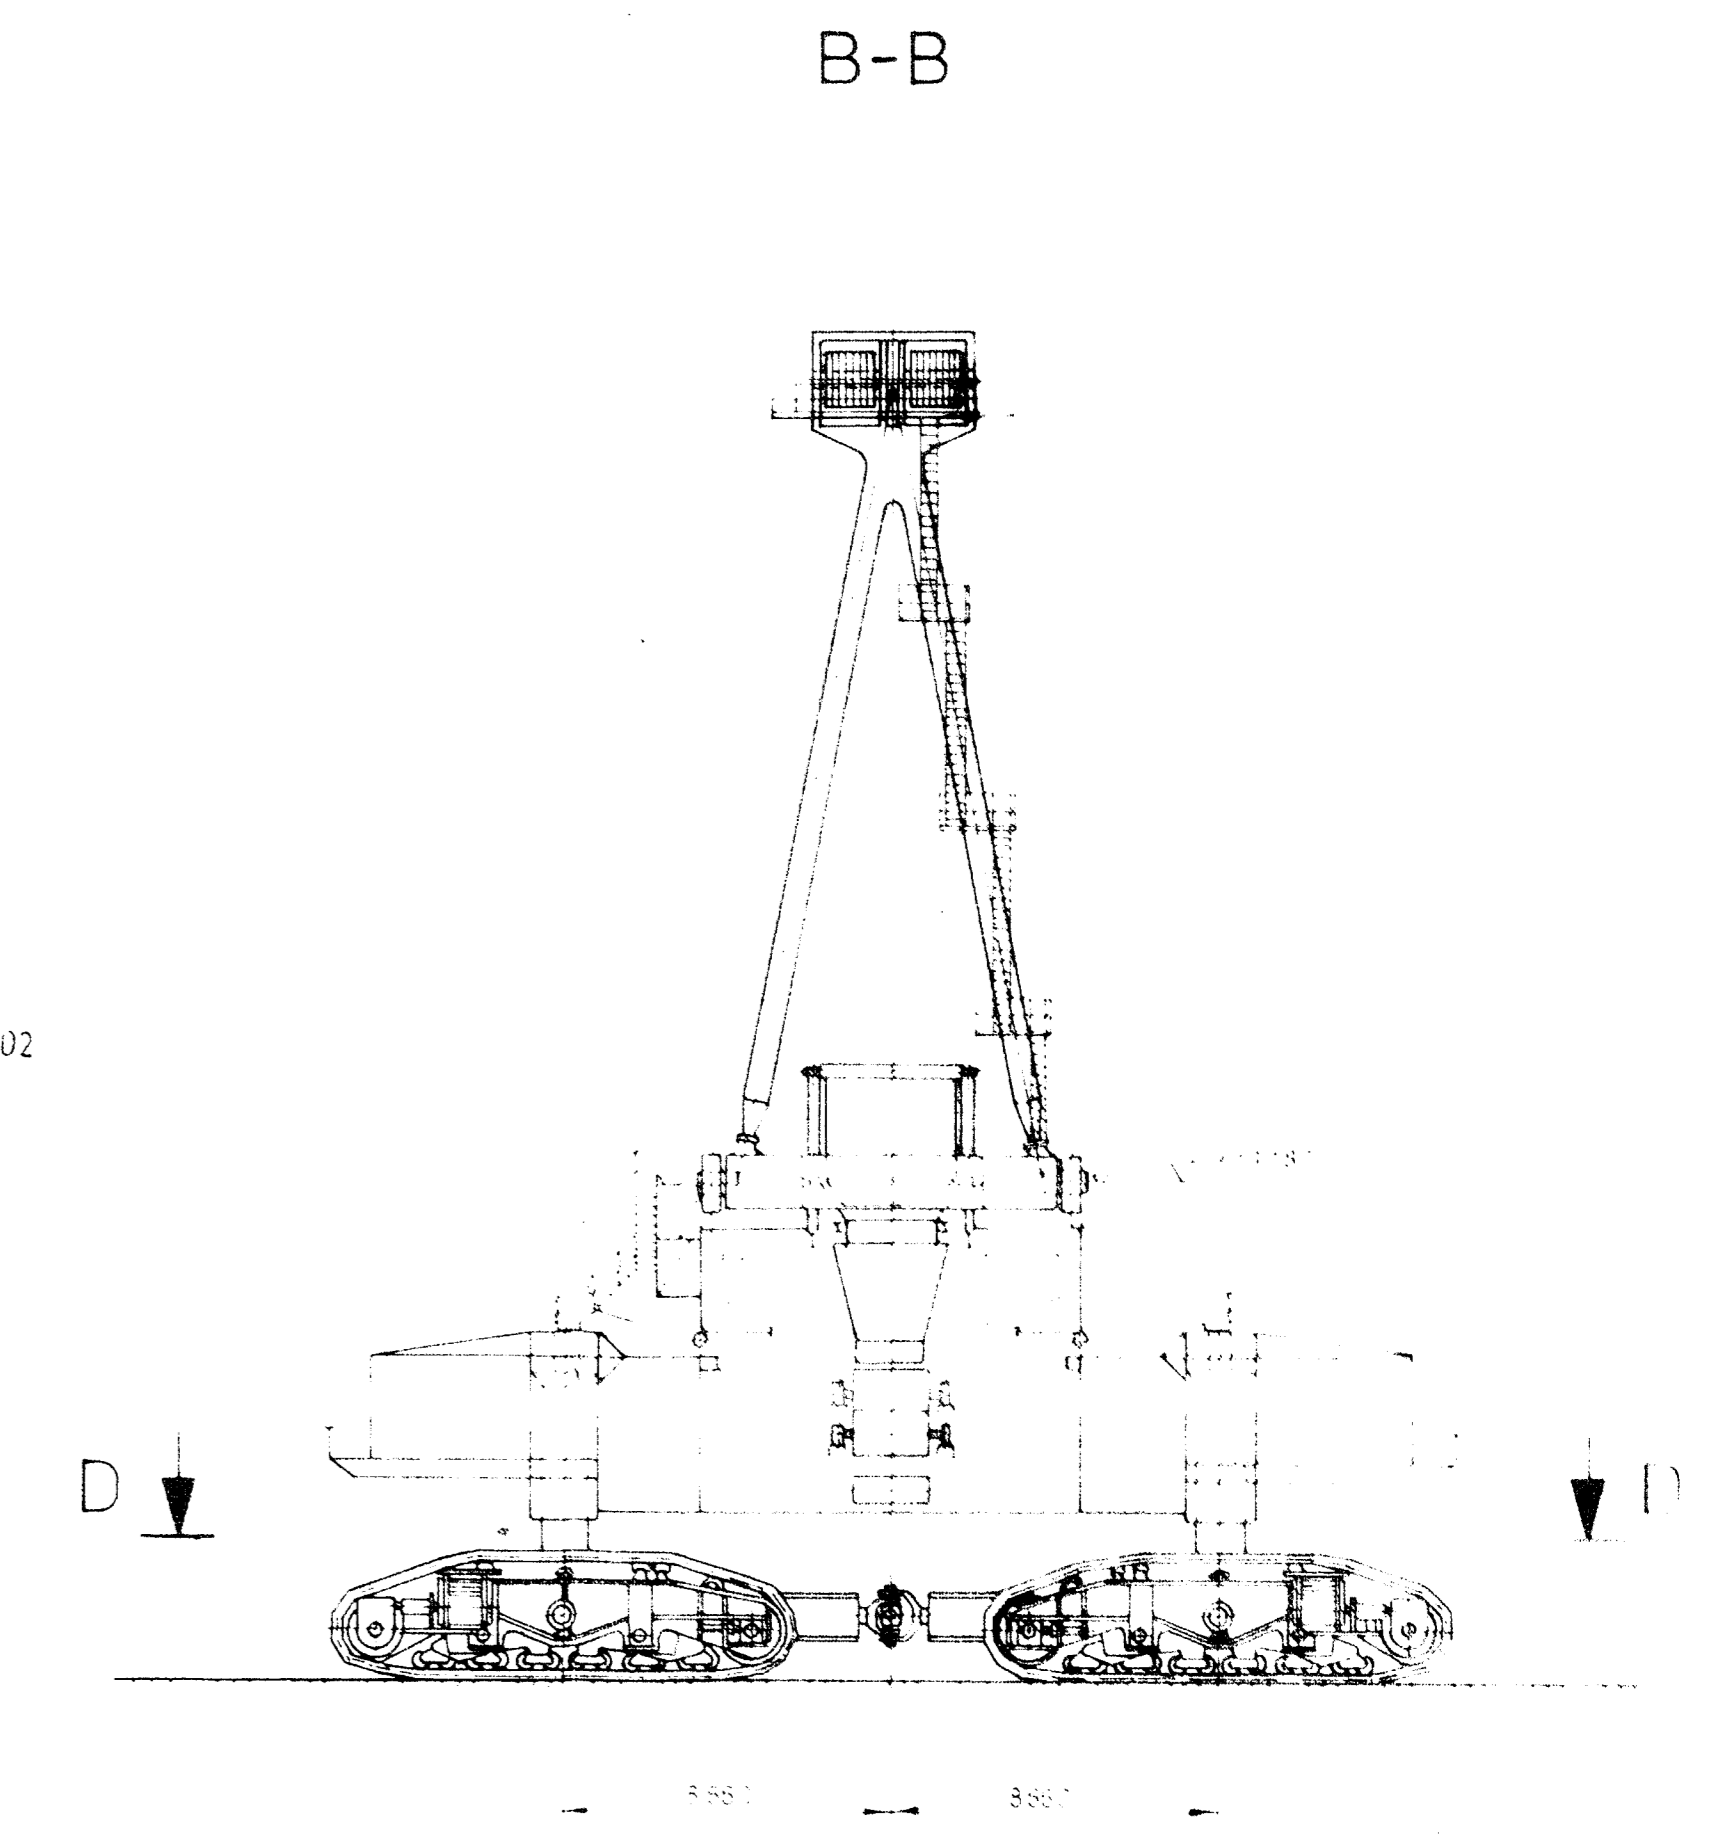

Contract-No. DMKO-6/99045		14960	
Consortium TAKRAF-BBC			
Drawn	Checked	Approved	Scale
1:200			
SOUTHFIELD 2		1-339 240	
TELEPHONE-INTERCOM-RADIO		HIBE 001 188