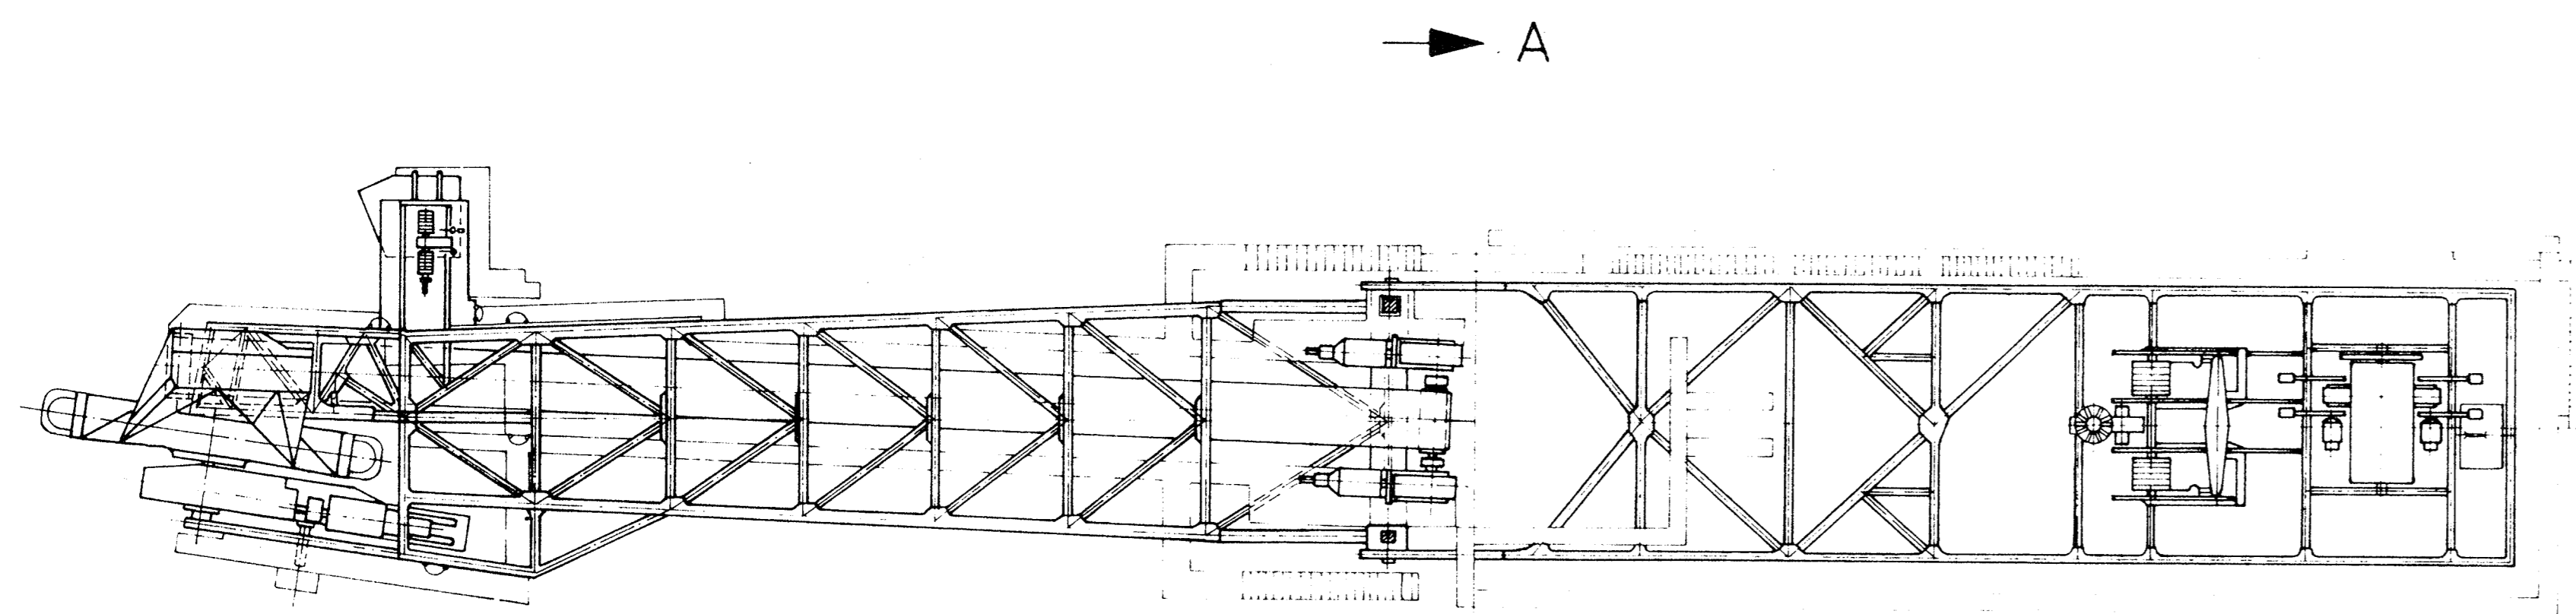

Contract-No. DMKO-6/99045		14960	
Consortium TAKRAF-BBC			
Drawn	Checked	Approved	Scale
1:200			
SOUTHFIELD 2		1-339 240	
TELEPHONE-INTERCOM-RADIO		HIBE 001 188