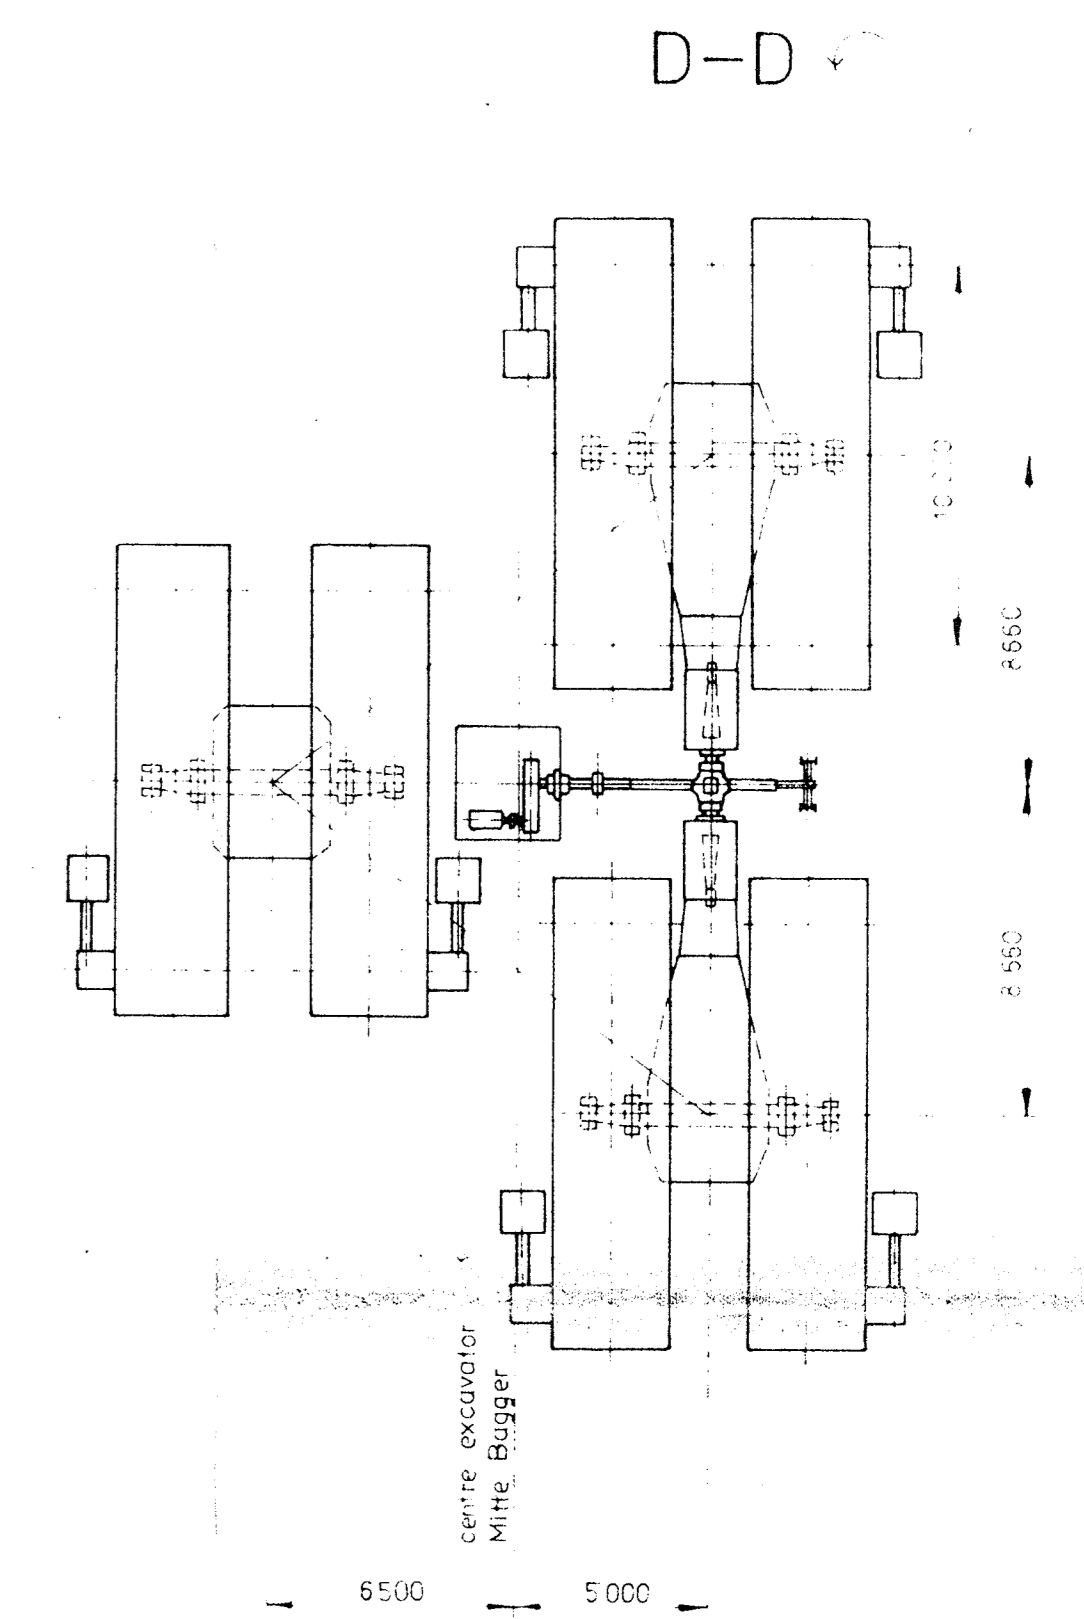

Contract-No. DMKO-6/99045		14960	
Consortium TAKRAF-BBC			
Drawn	Checked	Approved	Scale
1:200			
SOUTHFIELD 2		1-339 240	
TELEPHONE-INTERCOM-RADIO		HIBE 001 188