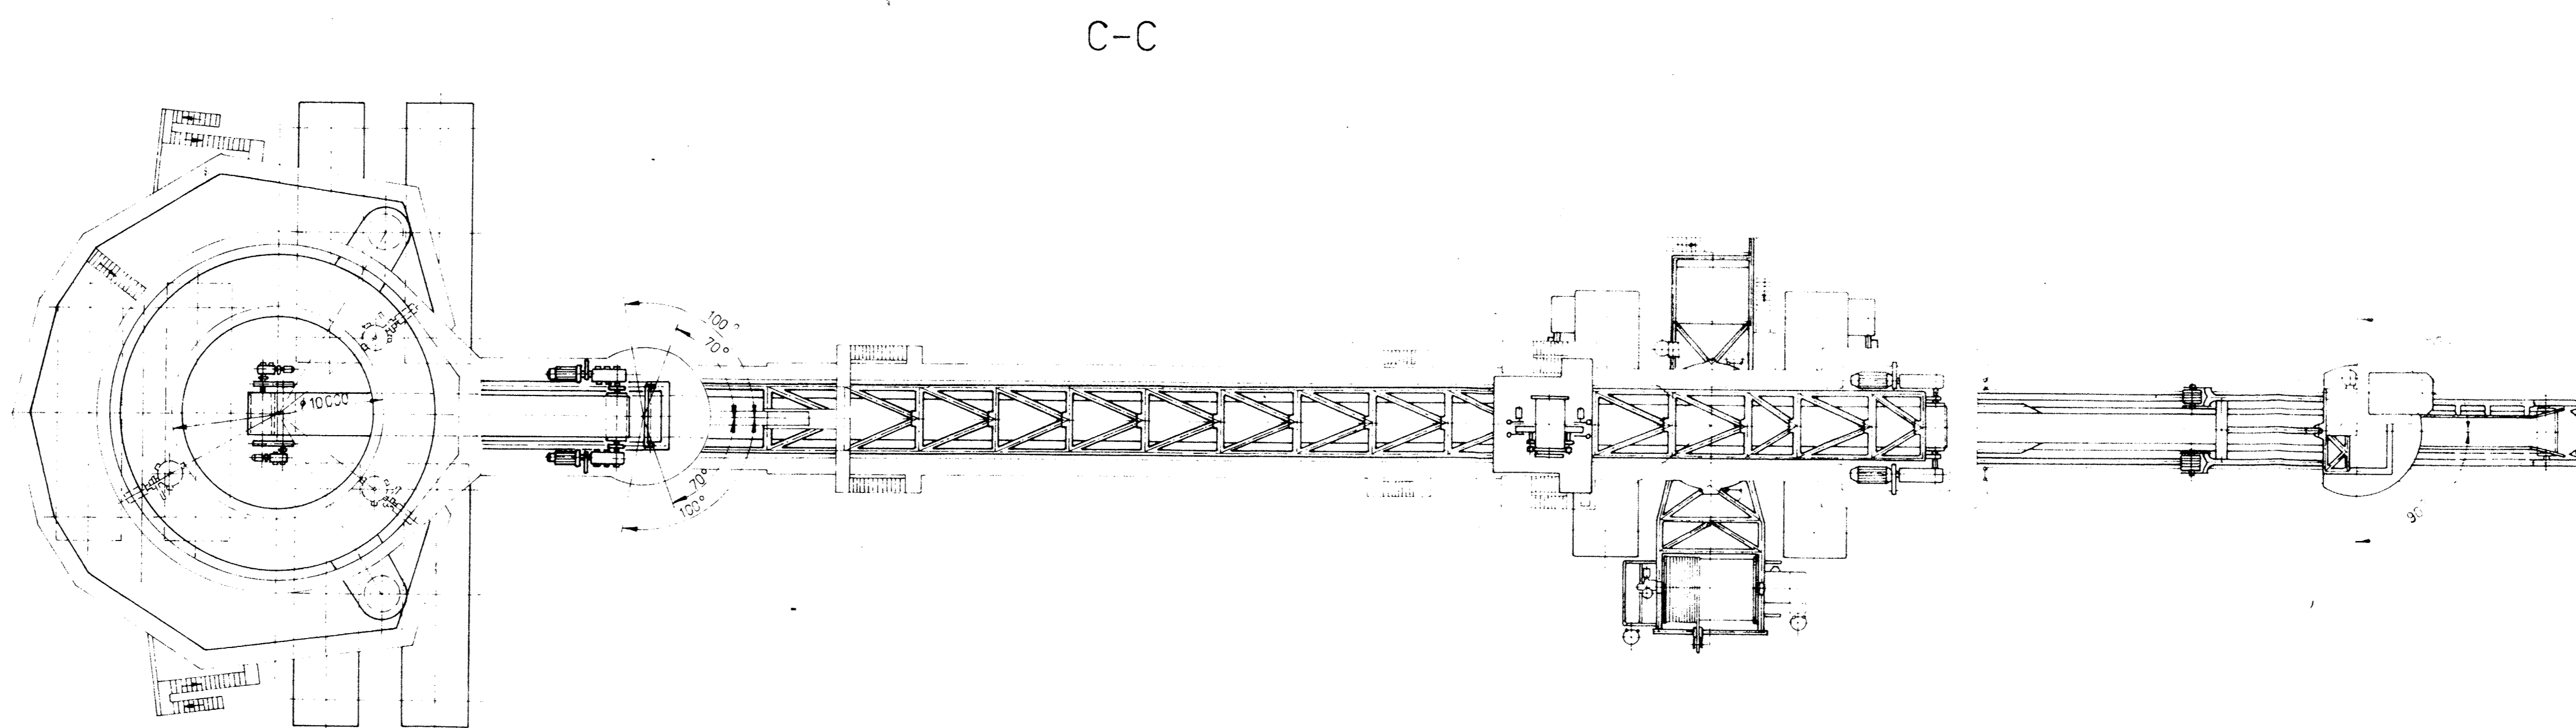

Contract-No. DMKO-6/99045		14960	
Consortium TAKRAF-BBC			
Drawn	Checked	Approved	Scale
1:200			
SOUTHFIELD 2		1-339 240	
TELEPHONE-INTERCOM-RADIO		HIBE 001 188