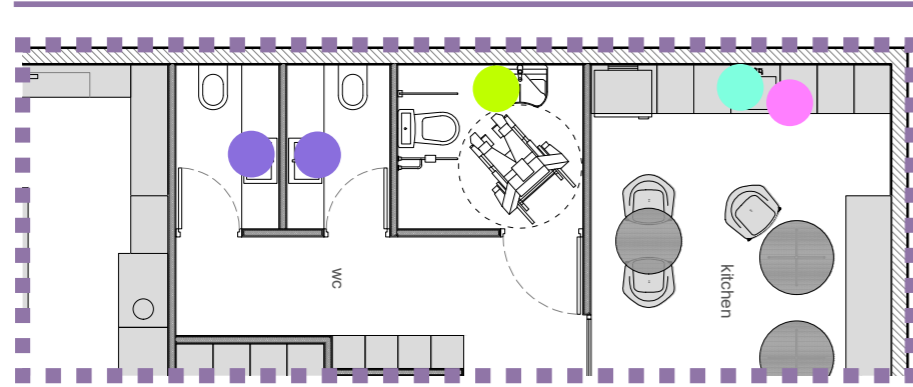

-  SINK
-  WASHBASIN
-  WALL - HUNG TOILET
-  WASHBASIN FOR PWD
-  TOILET FOR PWD

SANITARY WARE

	IMAGE	TYPE	FINISHES
●		<p>--NEΡΟΧΥΤΗΣ ΑΠΟ CORIAN</p>	<p>--CORIAN</p>
●		<p>--B9330 NORA / IDEAL STANDARD Mixer hot - cold water kitchen faucet Seated or wall mounted Saving mechanism (click technology)</p>	<p>--BRAS, CHROME PLATED</p>
●		<p>--A7112AA EDGE / IDEAL STANDARD Mixer hot-cold water faucet Free placement</p>	<p>--BRAS, CHROME PLATED</p>
●		<p>--B5114AA BASE / IDEAL STANDARD Mixer hot-cold water faucet Washbasin for PWD Fixed brass</p>	<p>--BRAS, CHROME PLATED</p>
●		<p>--T2964 STRADA II / IDEAL STANDARD Porcelain Washbasin Free installation Dimensions: 50x35 cm</p>	<p>--WHITE COLOR</p>
●		<p>--T2999 STRADA II / IDEAL STANDARD Porcelain Washbasin Free installation Dimensions: 60x40 cm</p>	<p>--WHITE COLOR</p>