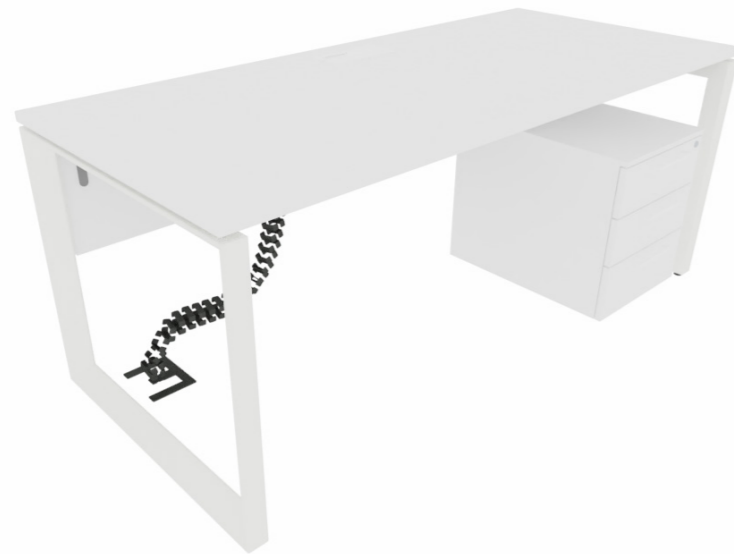

FINISHES

- WM ARCTIC WHITE MAT LEGS

- B7 SEAGUL BASE

CONSULTATION ZONE

PICTURE

TYPE

N611012800

**FrameOne Plus Desk Loop Fixed Height
H740 Straight/Type 10 D800 W1800 x D800**