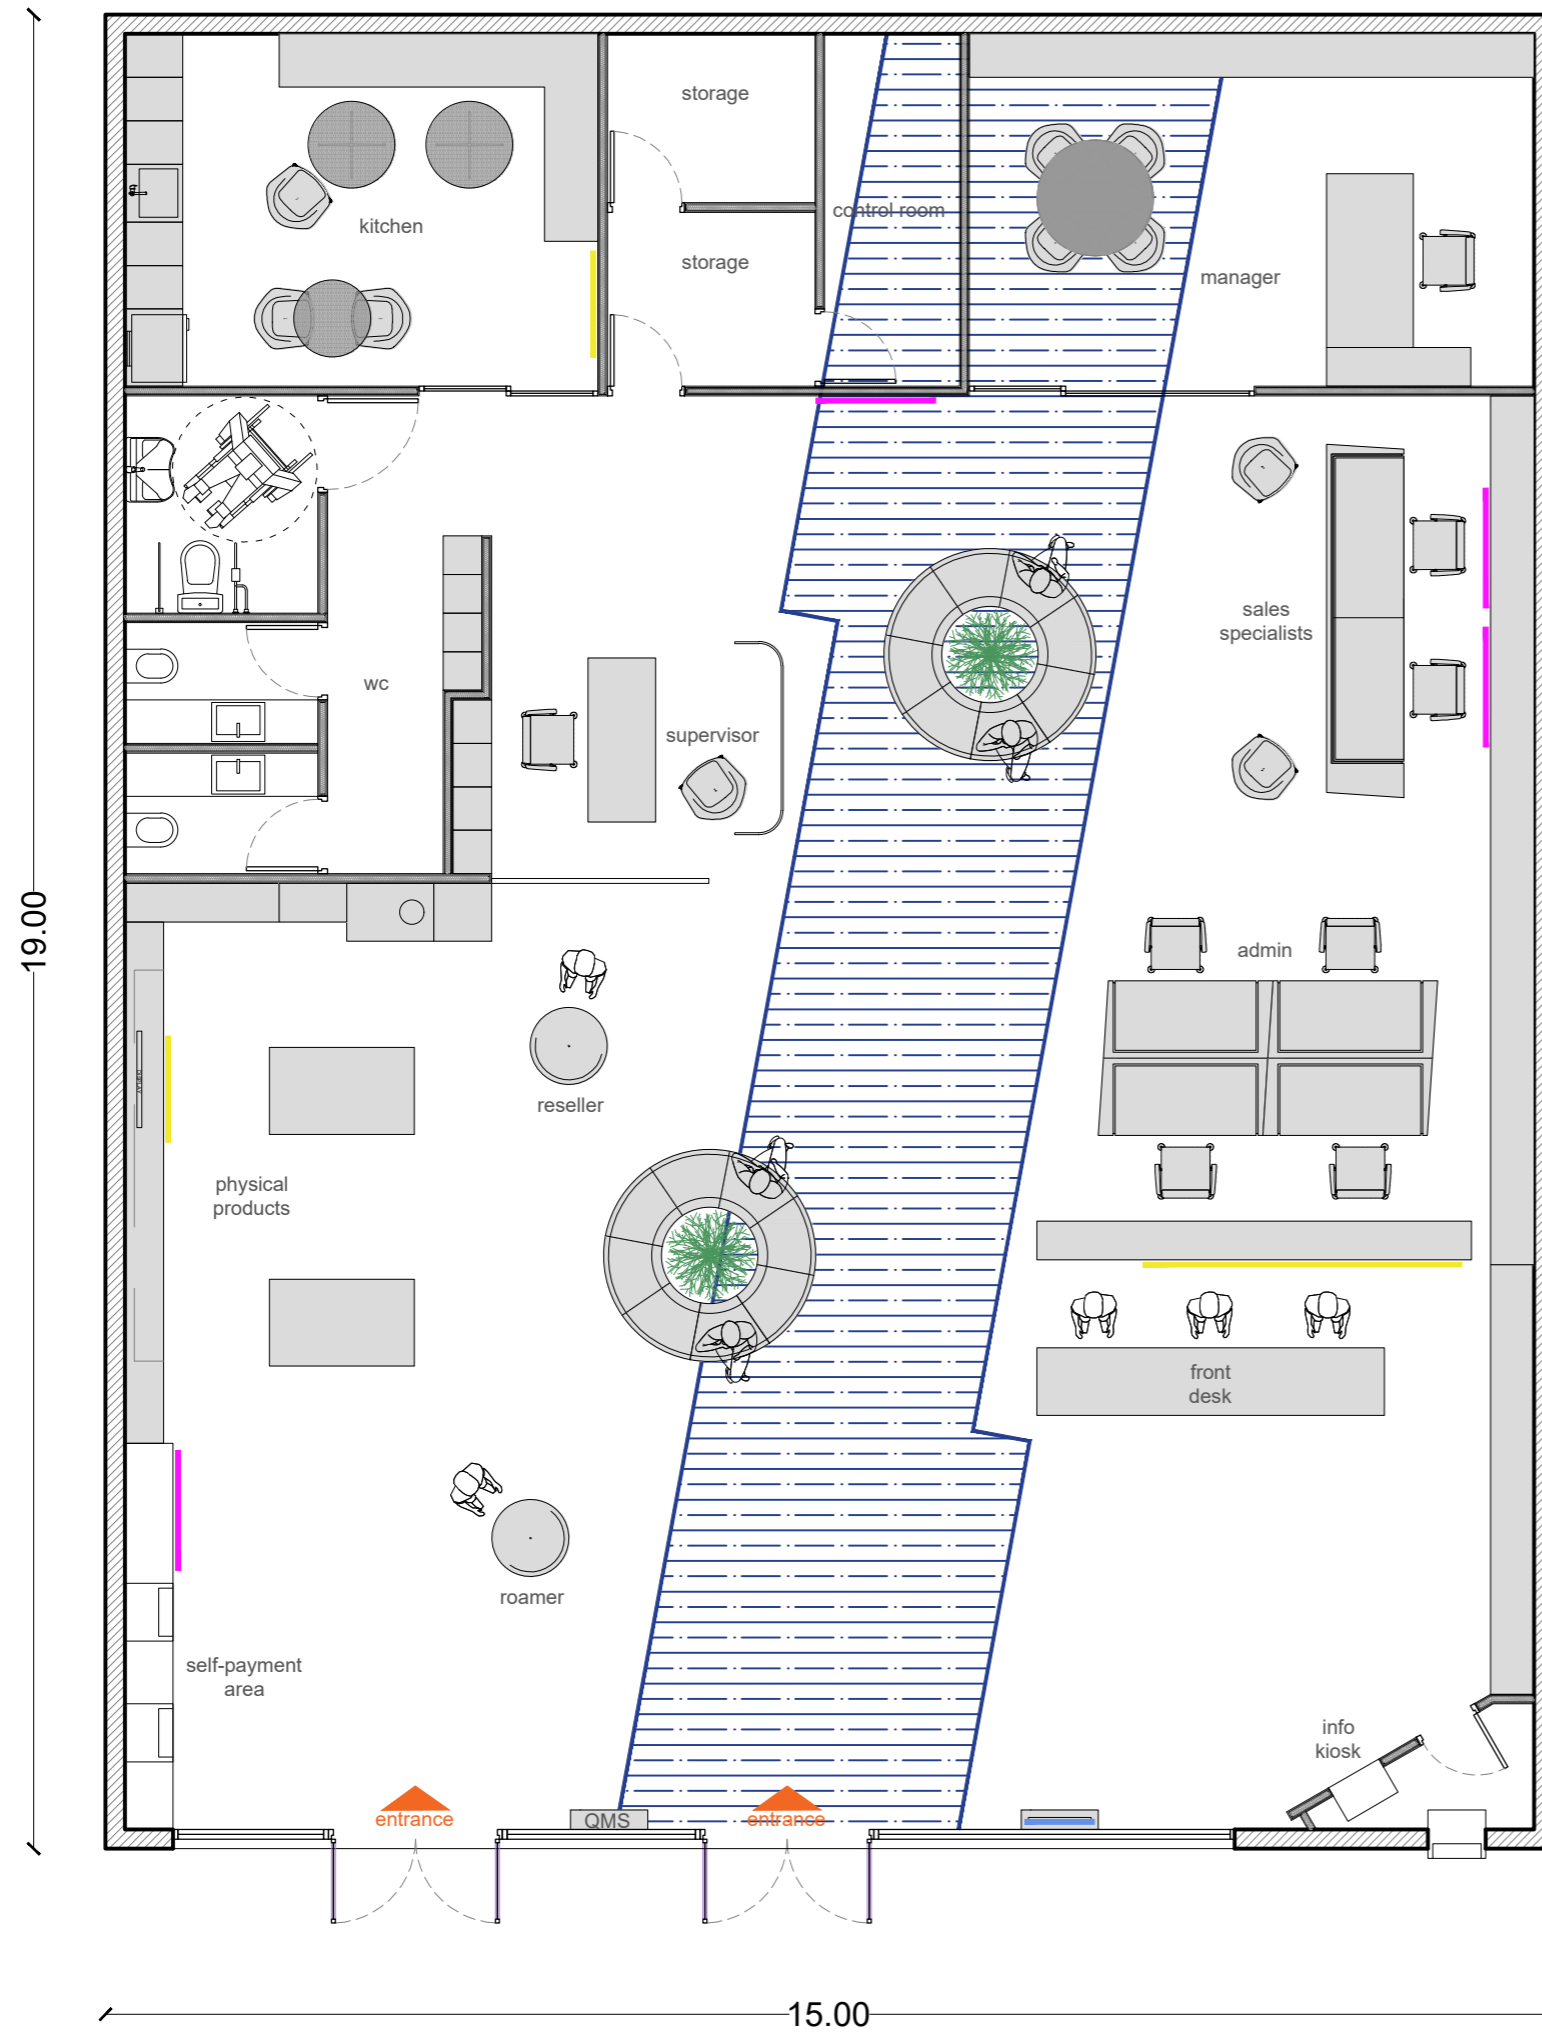

- WM ARCTIC WHITE MAT LEGS

- B7 SEAGUL BASE

DIGITAL SIGNAGE

-  55inch MONITOR
-  49inch MONITOR
-  55inch DUAL WINDOW MONITOR

DIGITAL SERVICES EQUIPMENT

- INFO KIOSK
- QMS
- APS CASHLESS
- APS OUTDOOR
- EV CHARGER