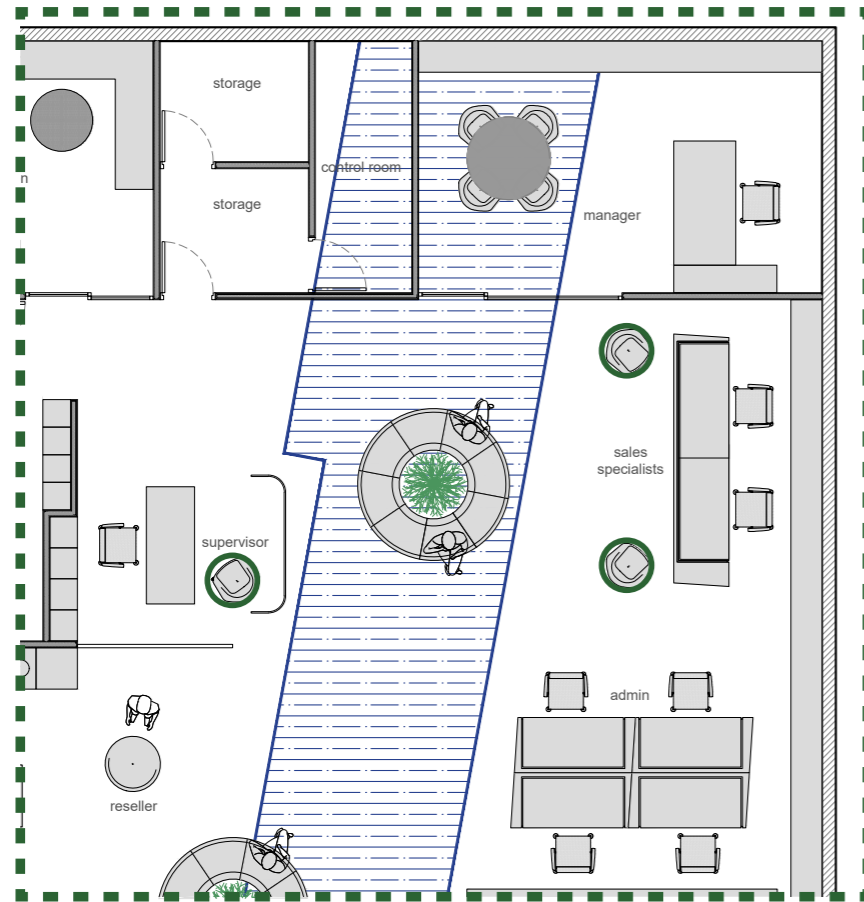

CONSULTATION ZONE

PICTURE