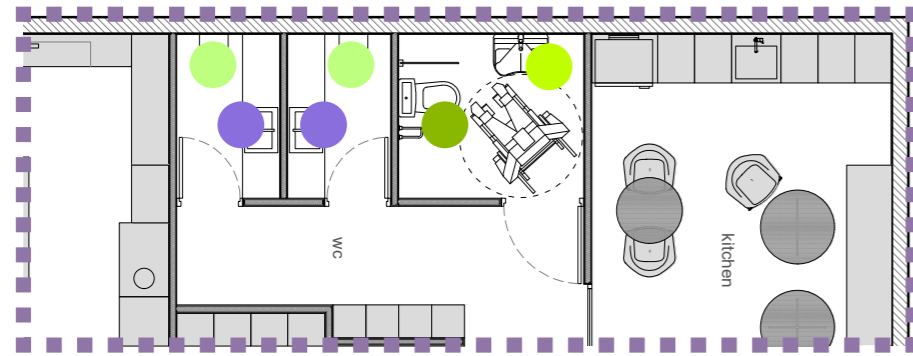

SANITARY WARE

IMAGE

TYPE

FINISHES

**--B9330
NORA / IDEAL STANDARD**
Decorative Metal siphon
Φ 1 1/4 ins
Adjustable

--NICKEL COLORED

**--T355101
RL Tesi II / IDEAL STANDARD**
Mixer hot - cold water kitchen faucet
Seated or wall mounted
Saving mechanism (click technology)

--WHITE COLOR

**--V3405
MAIA / IDEAL STANDARD**
Porcelain WC basin for PDW
Hanging type
Low pressure, horizontal drainage, with hidden support system

--WHITE COLOR

**--J0403
ATLANTIS / IDEAL STANDARD**
Porcelain Washbasin for PWD
Dimensions: 67x60 cm

--WHITE COLOR

**--S6360 & S6363
IDEAL STANDAR**
Safety handle & Safety handle with paper holder.
Reclining Dimension: 80 cm

--WHITE COLOR

**--R0121AA
OLEAS / IDEAL STANDARD**
Built-in toilet WC cistern
2 functions, adjustable (2-4 liters) and 2 functions board
wall support frame

--CHROME