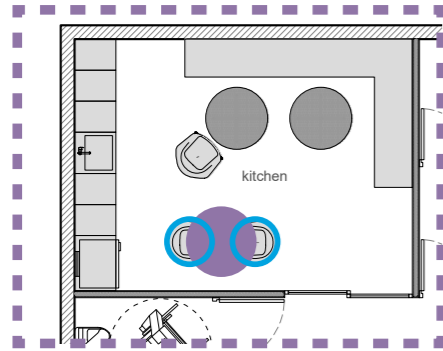

COMPLEMENTARY ZONE

PICTURE