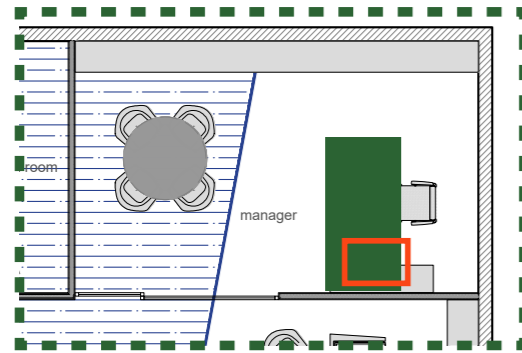

FINISHES

- WM ARCTIC WHITE MAT LEGS

- B7 SEAGUL BASE

CONSULTATION ZONE

PICTURE

TYPE

N611012800

**FrameOne Plus Desk Loop Fixed Height
H740 Straight/Type 10 D800 W1800 x D800**