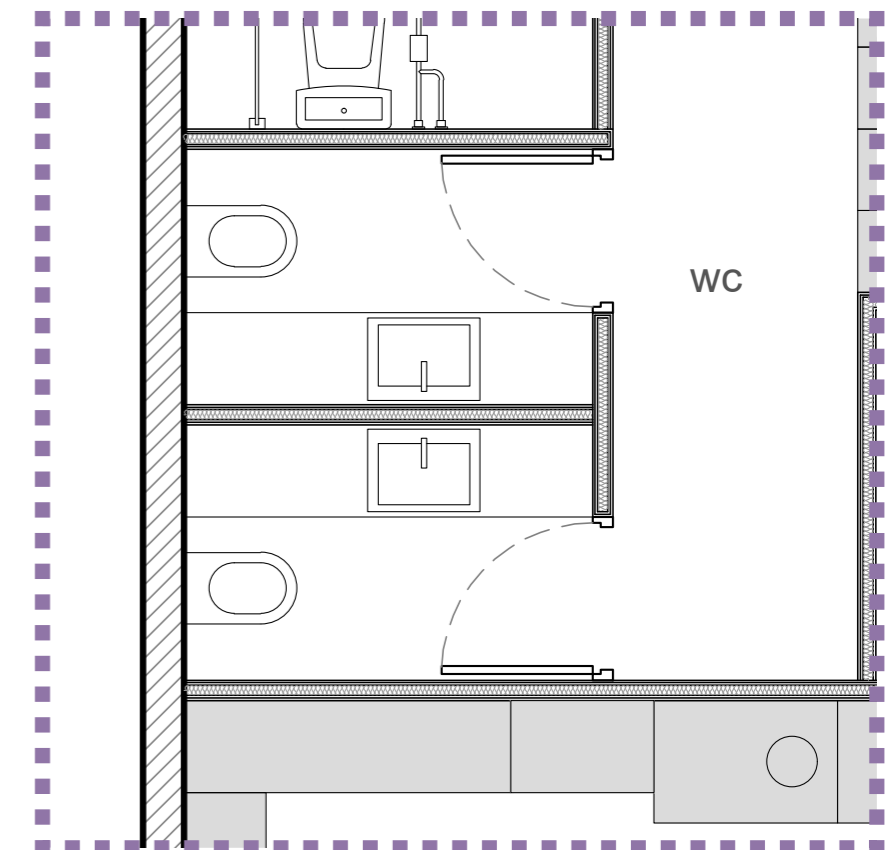

COMPLEMENTARY ZONE

② WC

^ TYPE 02