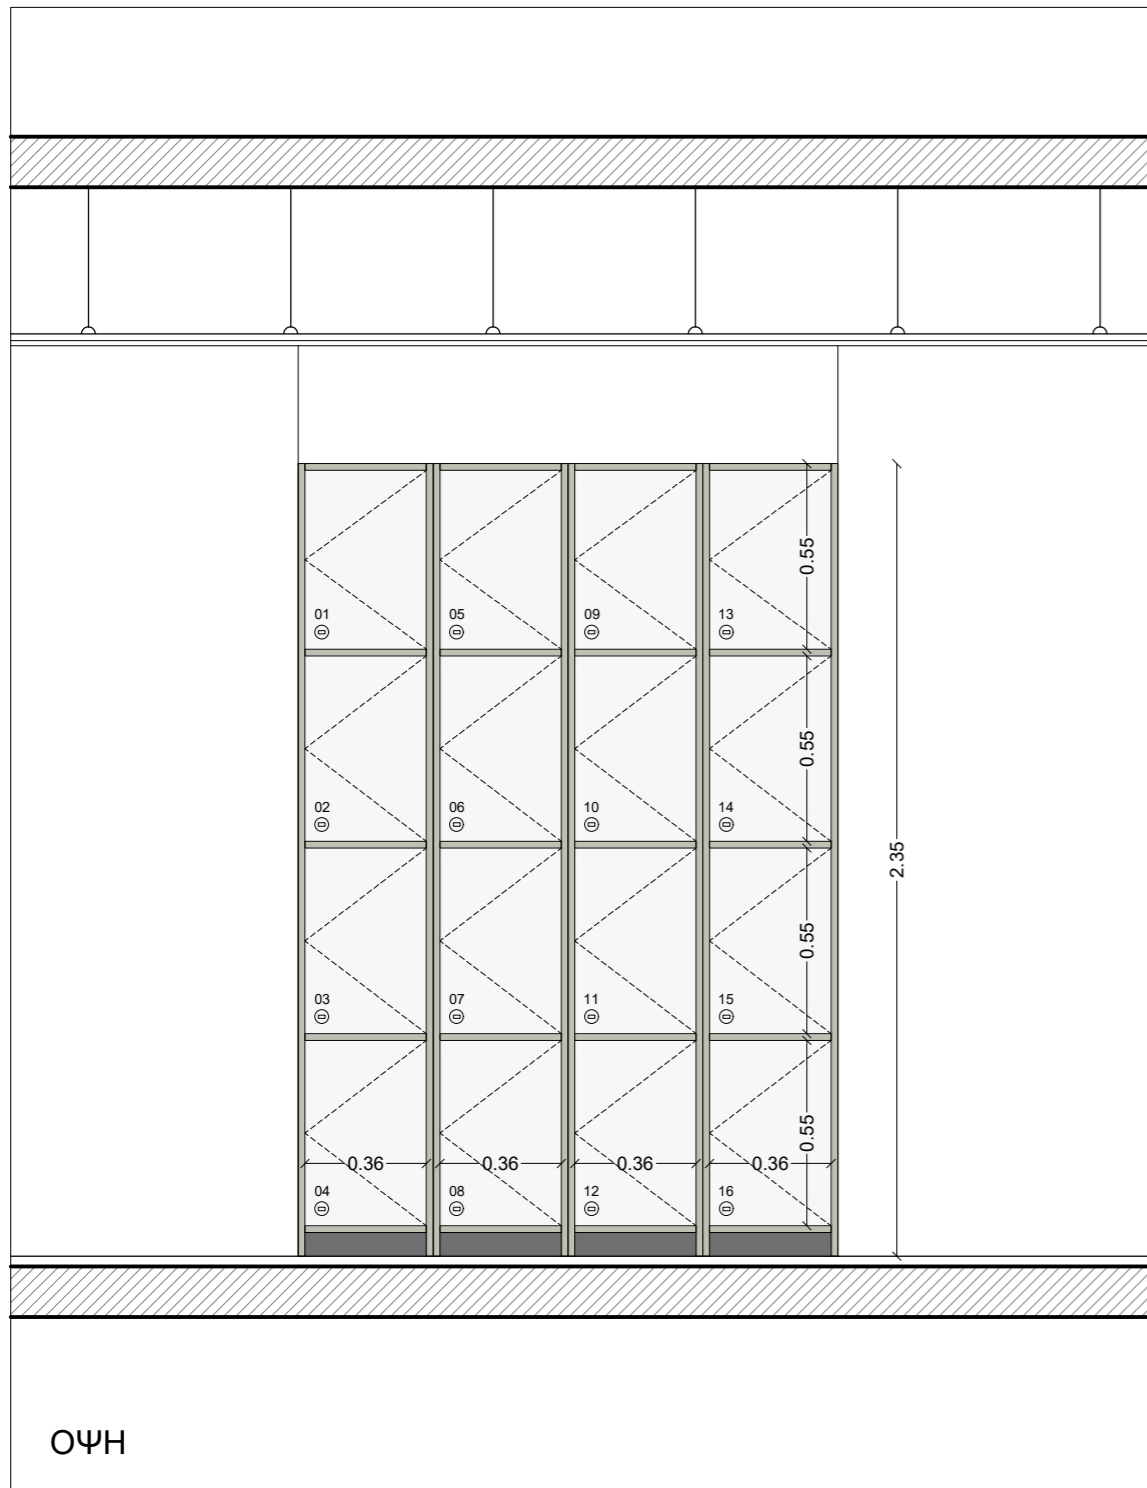

COMPLEMENTARY ZONE

4 Storage LOCKERS

ΟΨΗ