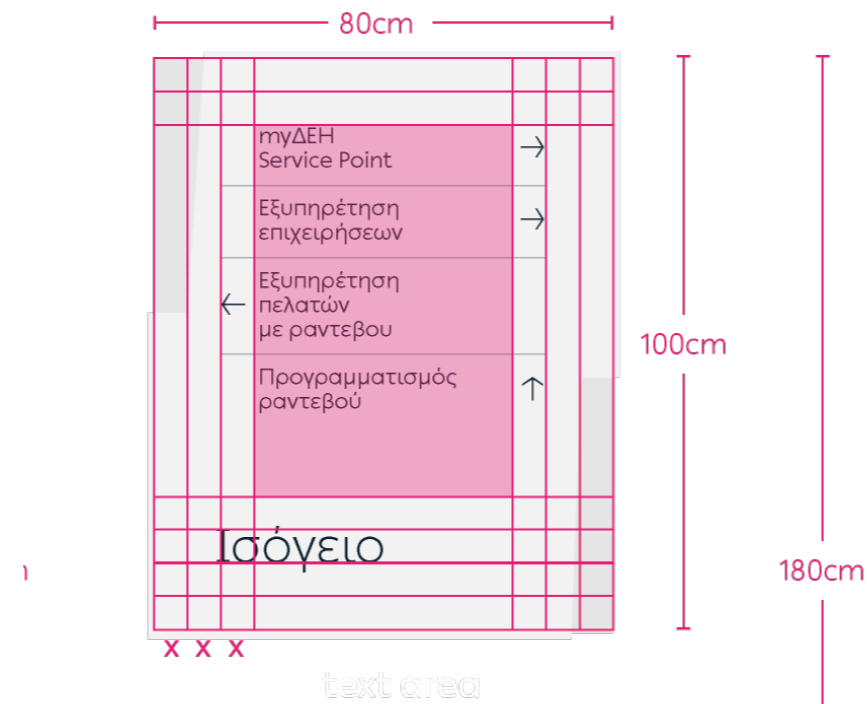

ENTRANCE TOTEM - SMALL

Dimensions : 80 x 200 cm

OUTDOOR SIGNAGE

PICTURE

DESCRIPTION

WALL LOGO SIGN

Dimensions : 60 x 60 cm

INDOOR WAY-FINDING

PICTURE

DESCRIPTION

WAY-FINDING TOTEM

Dimensions : 80 x 200 cm

INDOOR WAY-FINDING

PICTURE

DESCRIPTION

WAY-FINDING WALL SIGN - GROUND FLOOR

Dimensions : 80 x 100 cm

INDOOR WAY-FINDING

PICTURE

DESCRIPTION

WAY-FINDING WALL SIGN - FLOORS

Dimensions : 80 x 100 cm

INDOOR WAY-FINDING

PICTURE

Dimensions : 15 x 8 cm

*all icons are placeholders