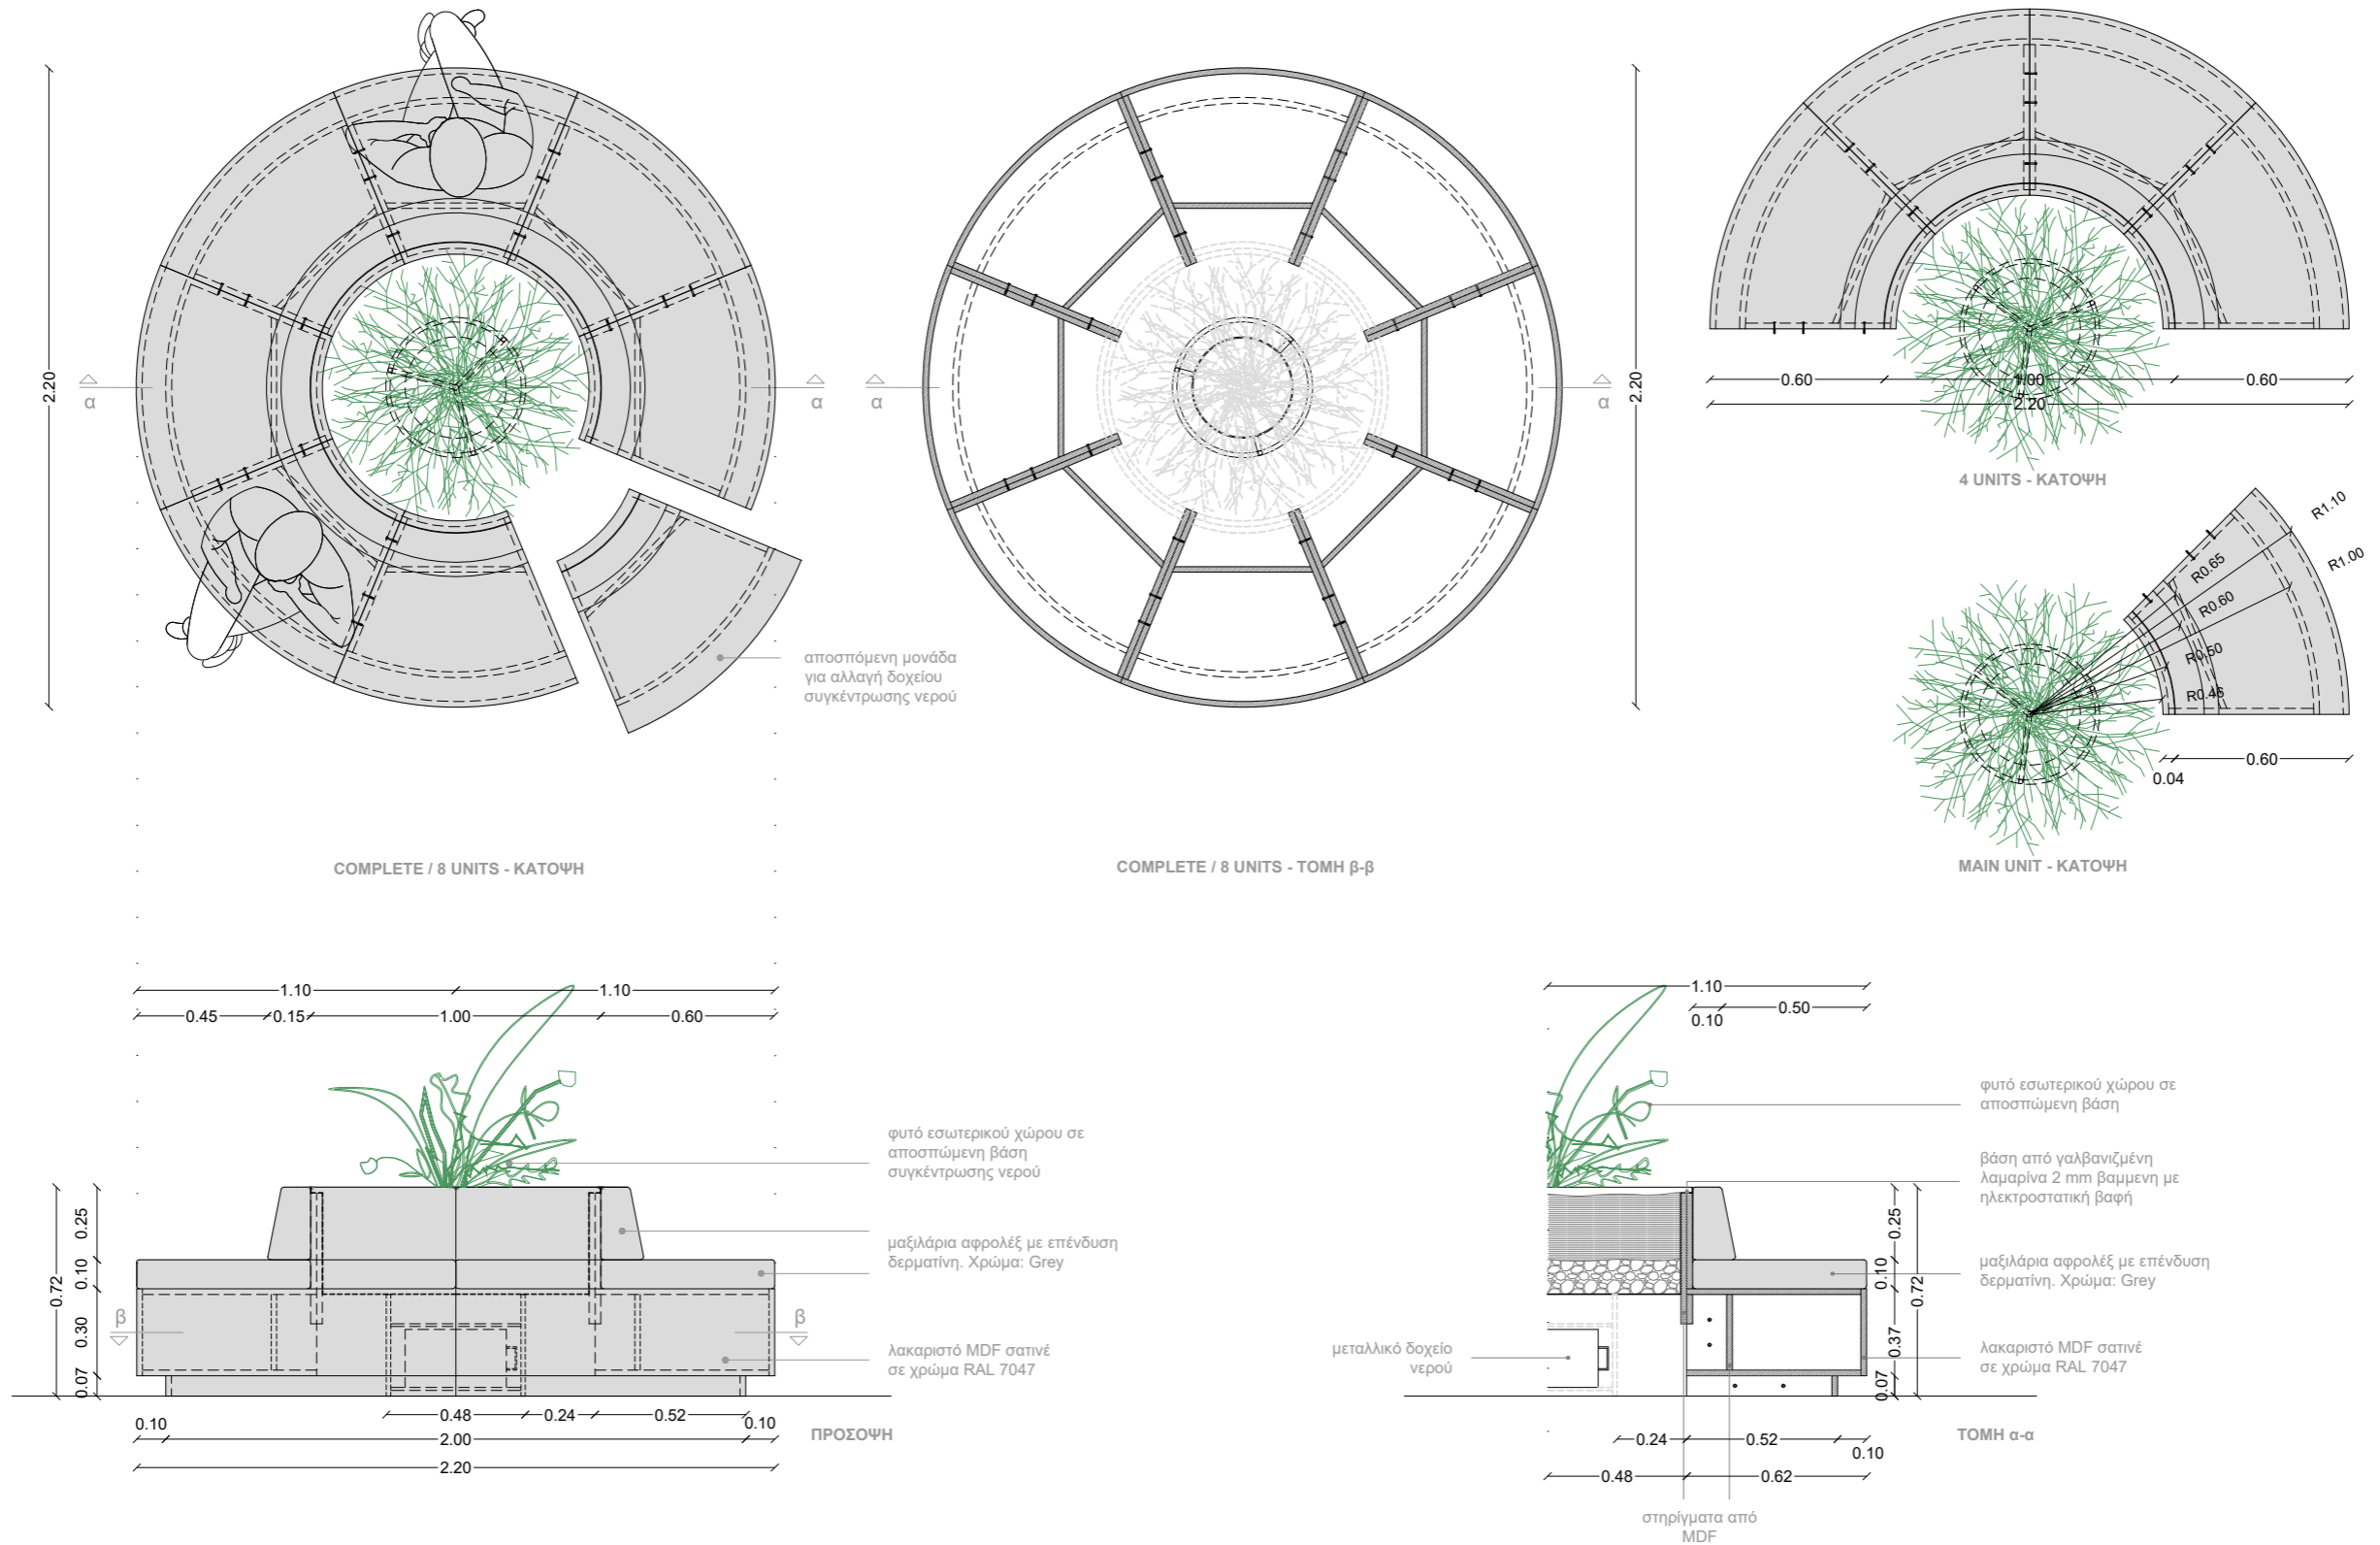

EXPERIENTIAL ZONE

6 Waiting Area