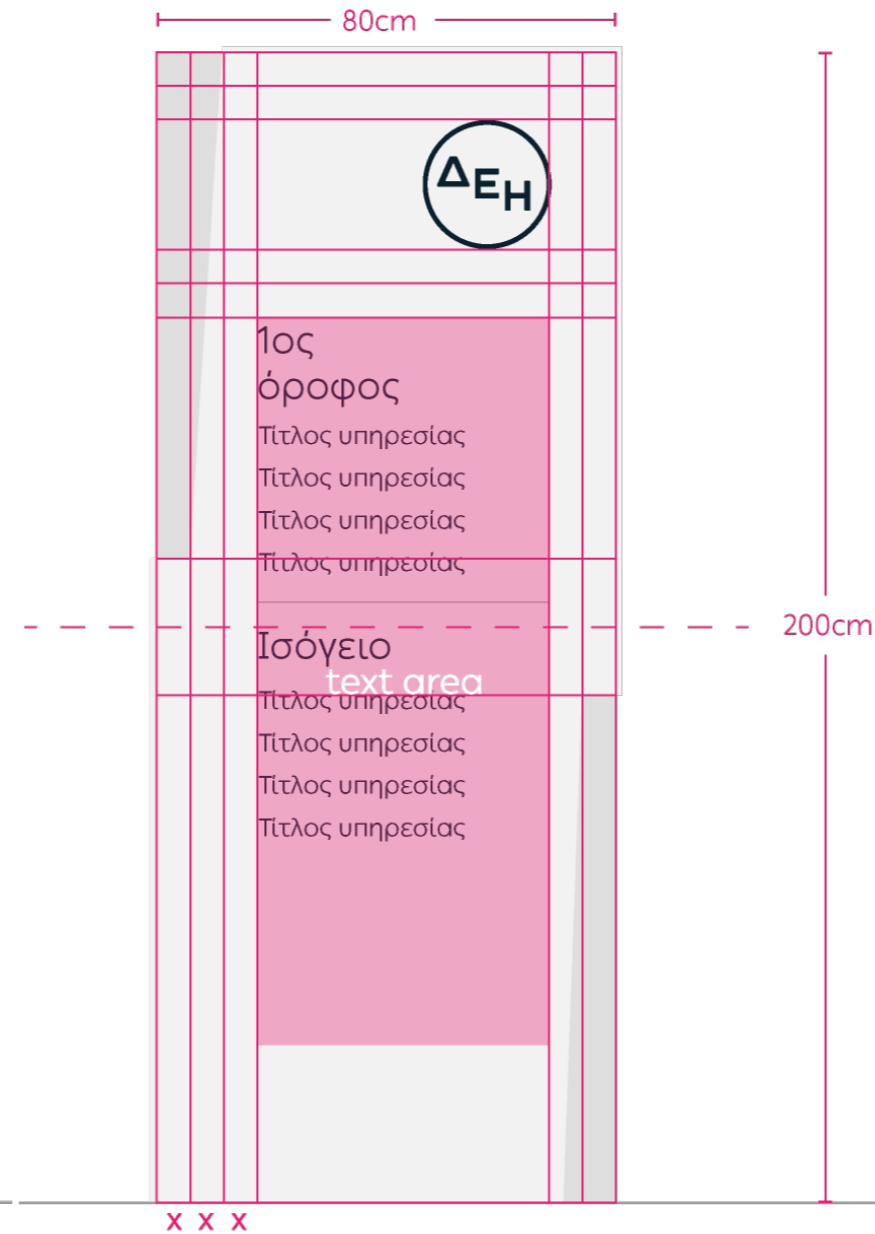

OUTDOOR SIGNAGE

PICTURE

DESCRIPTION

ENTRANCE TOTEM - LARGE

Dimensions : 100 x 240 cm

OUTDOOR SIGNAGE

PICTURE

DESCRIPTION

ENTRANCE TOTEM - SMALL

Dimensions : 80 x 200 cm

OUTDOOR SIGNAGE

PICTURE

DESCRIPTION

WALL LOGO SIGN

Dimensions : 60 x 60 cm

INDOOR WAY-FINDING

PICTURE

DESCRIPTION

WAY-FINDING TOTEM

Dimensions : 80 x 200 cm

INDOOR WAY-FINDING

PICTURE

DESCRIPTION

WAY-FINDING WALL SIGN - GROUND FLOOR

Dimensions : 80 x 100 cm

INDOOR WAY-FINDING

PICTURE

DESCRIPTION

WAY-FINDING WALL SIGN - FLOORS

Dimensions : 80 x 100 cm

INDOOR WAY-FINDING

PICTURE