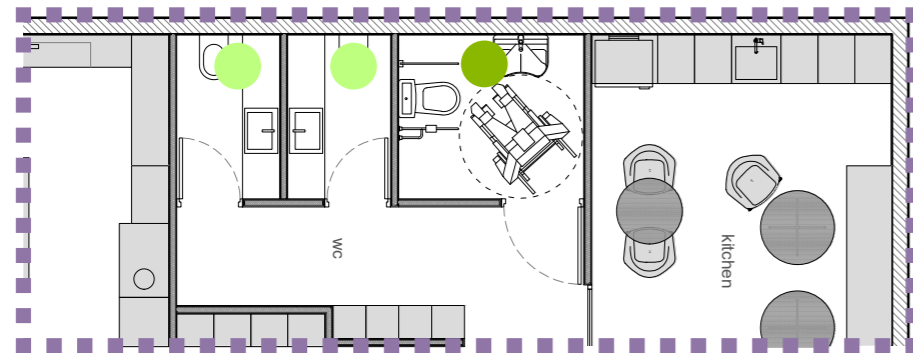

SANITARY WARE

	IMAGE	TYPE	FINISHES
●		--GW04 14 01 04 GENWEC Automatic soap dispenser Capacity of 1.100 ml	--ABS silver
●		--GW03 02 04 01 GENWEC Jumbo roll paper dispenser Mounting base	--STAINLESS STEEL
●		--GW06 07 04 01 GENWEC Open wastepaper bin 9L	--BRUSHED STAINLESS STEEL
●		--A9128 IOM / IDEAL STANDARD Wall mounted toilet brush holder	--STAINLESS STEEL
●		--A9127 IOM / IDEAL STANDARD Wall mounted toilet tissue holder with cover	--STAINLESS STEEL
●		--A9115 IOM / IDEAL STANDARD Wall mounted cylindrical hook for the inside of the door	--CHROME