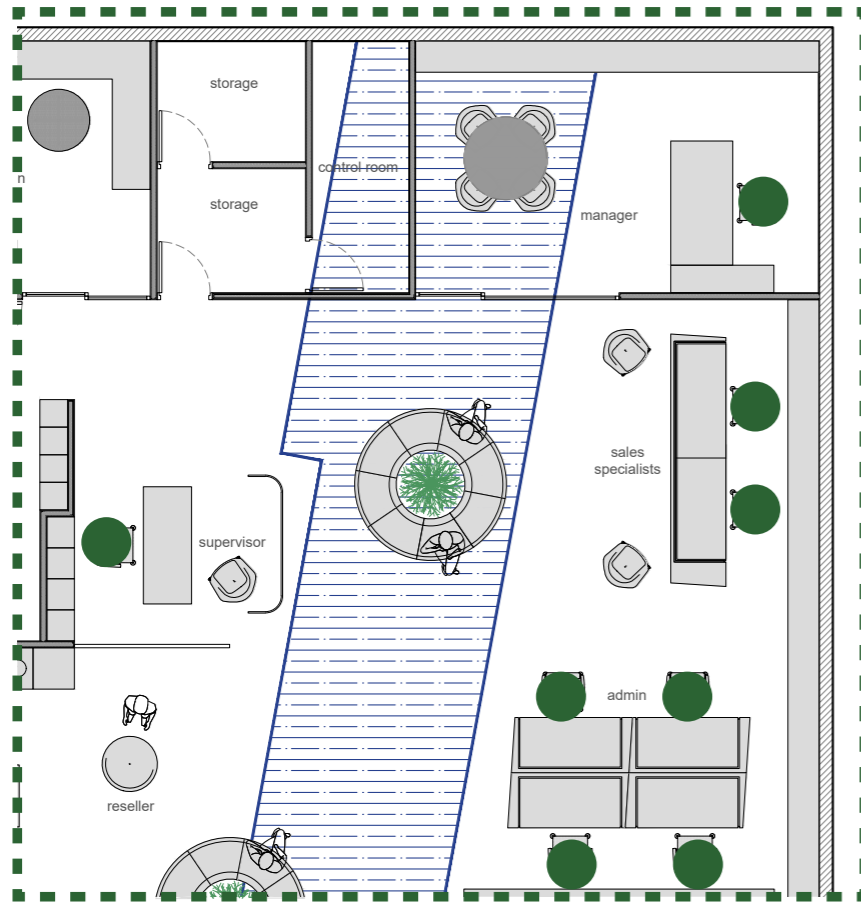

CONSULTATION ZONE

PICTURE