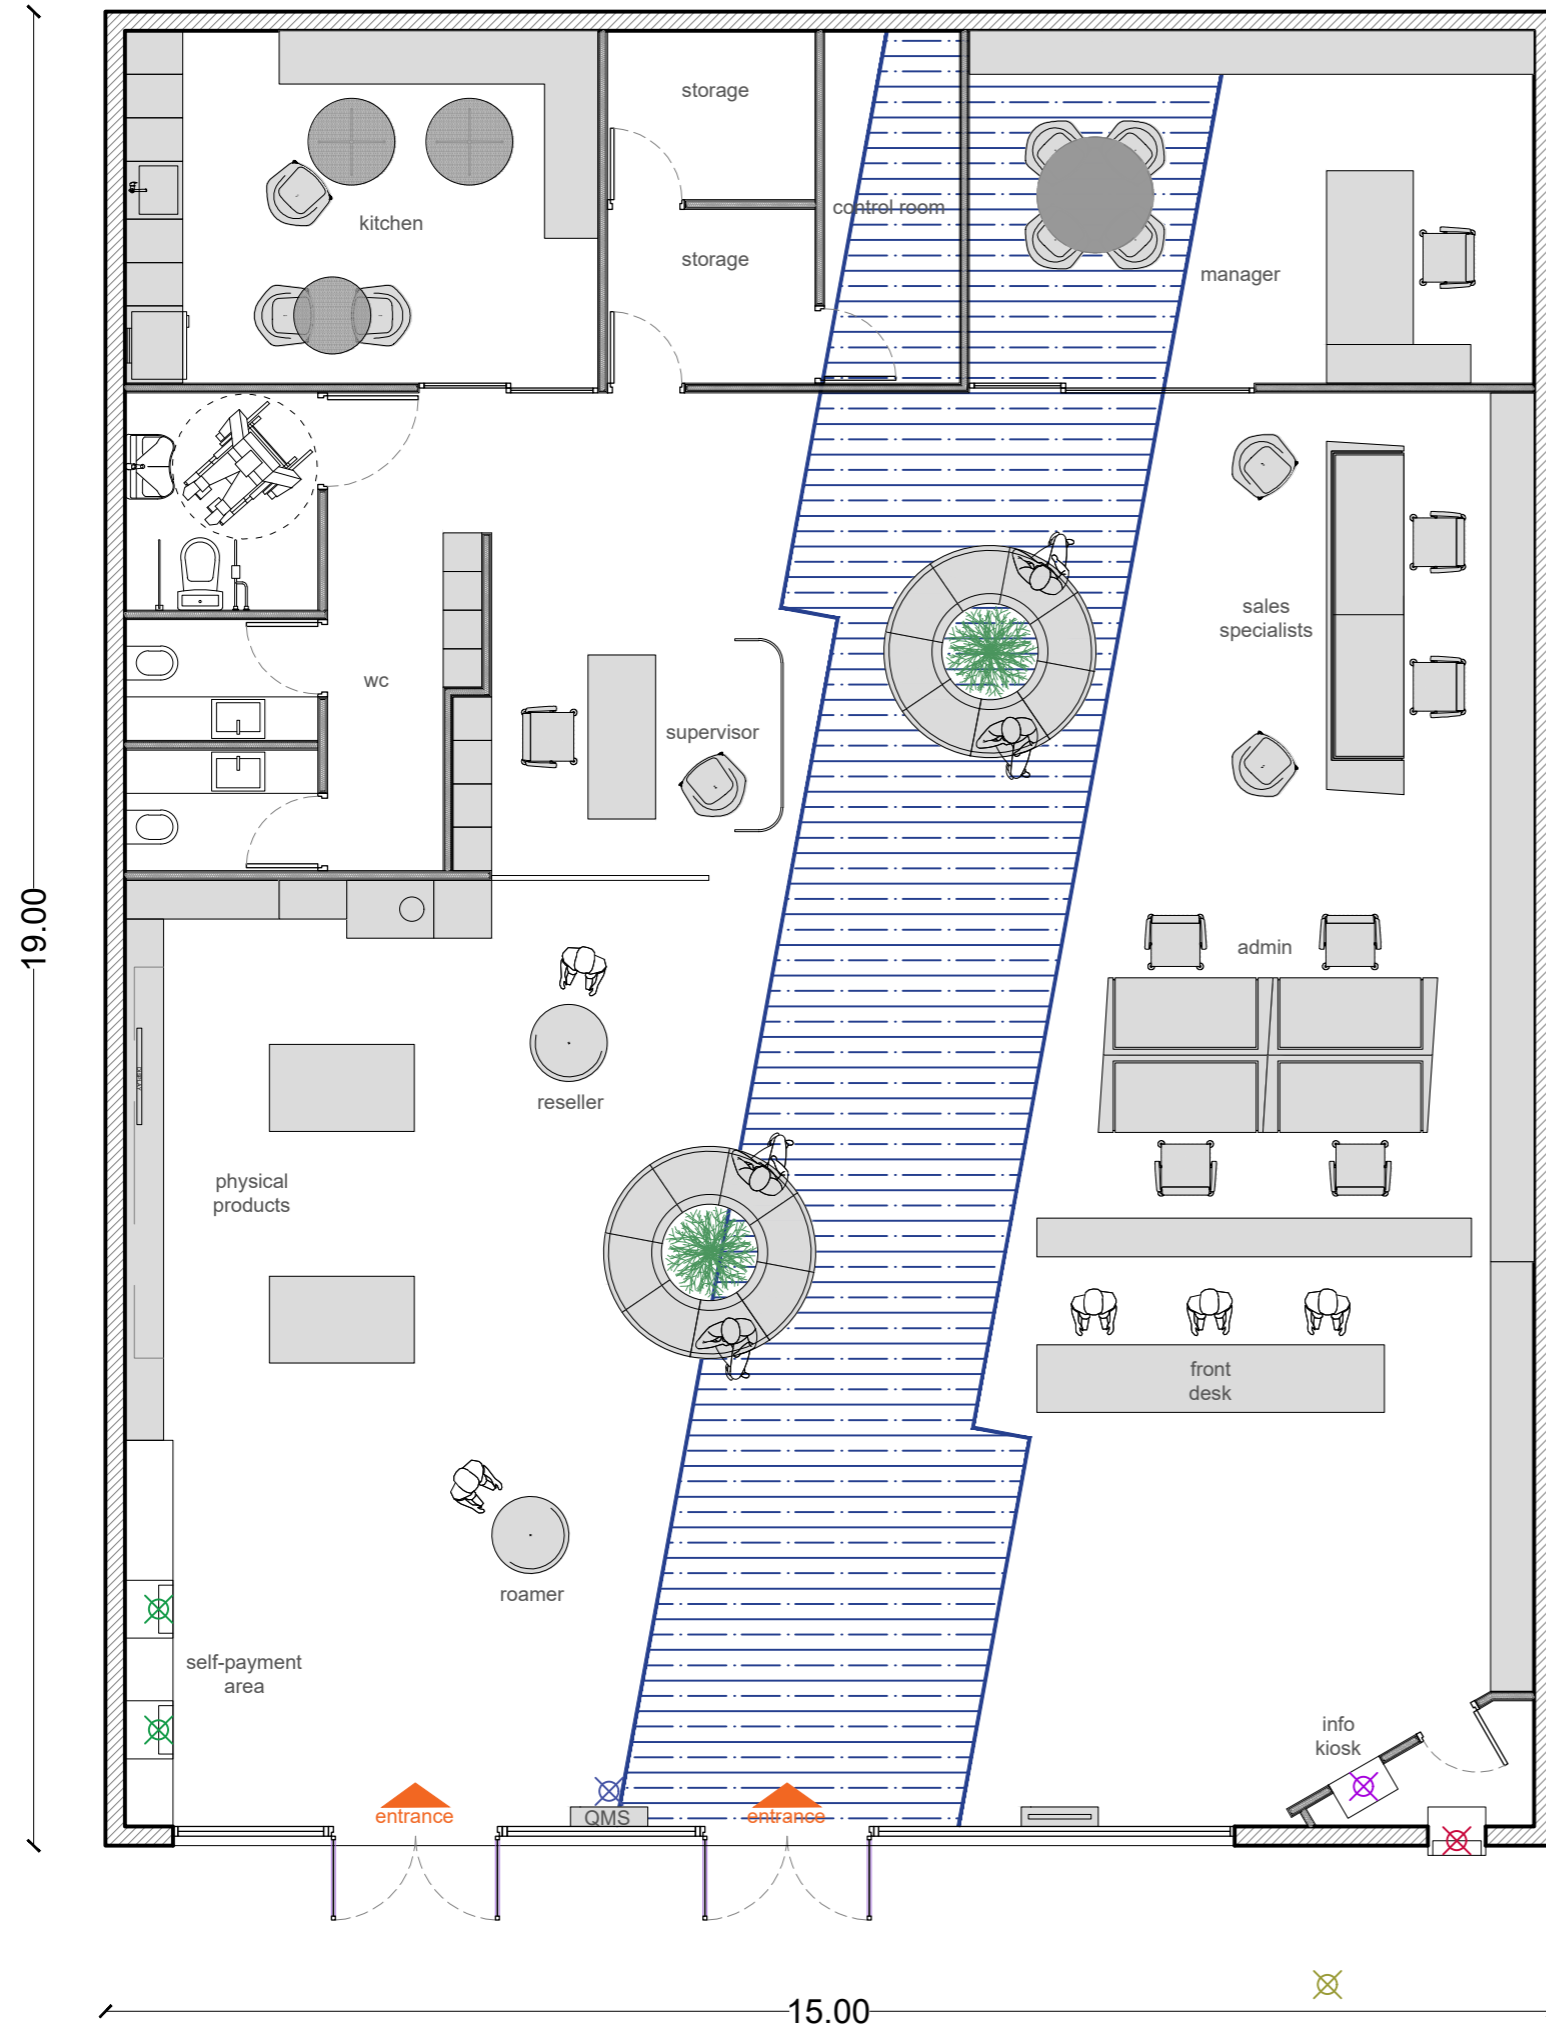

- WM ARCTIC WHITE MAT LEGS

- B7 SEAGUL BASE

DIGITAL SIGNAGE

-  55inch MONITOR
-  49inch MONITOR
-  55inch DUAL WINDOW MONITOR

DIGITAL SERVICES EQUIPMENT

- INFO KIOSK
- QMS
- APS CASHLESS
- APS OUTDOOR
- EV CHARGER