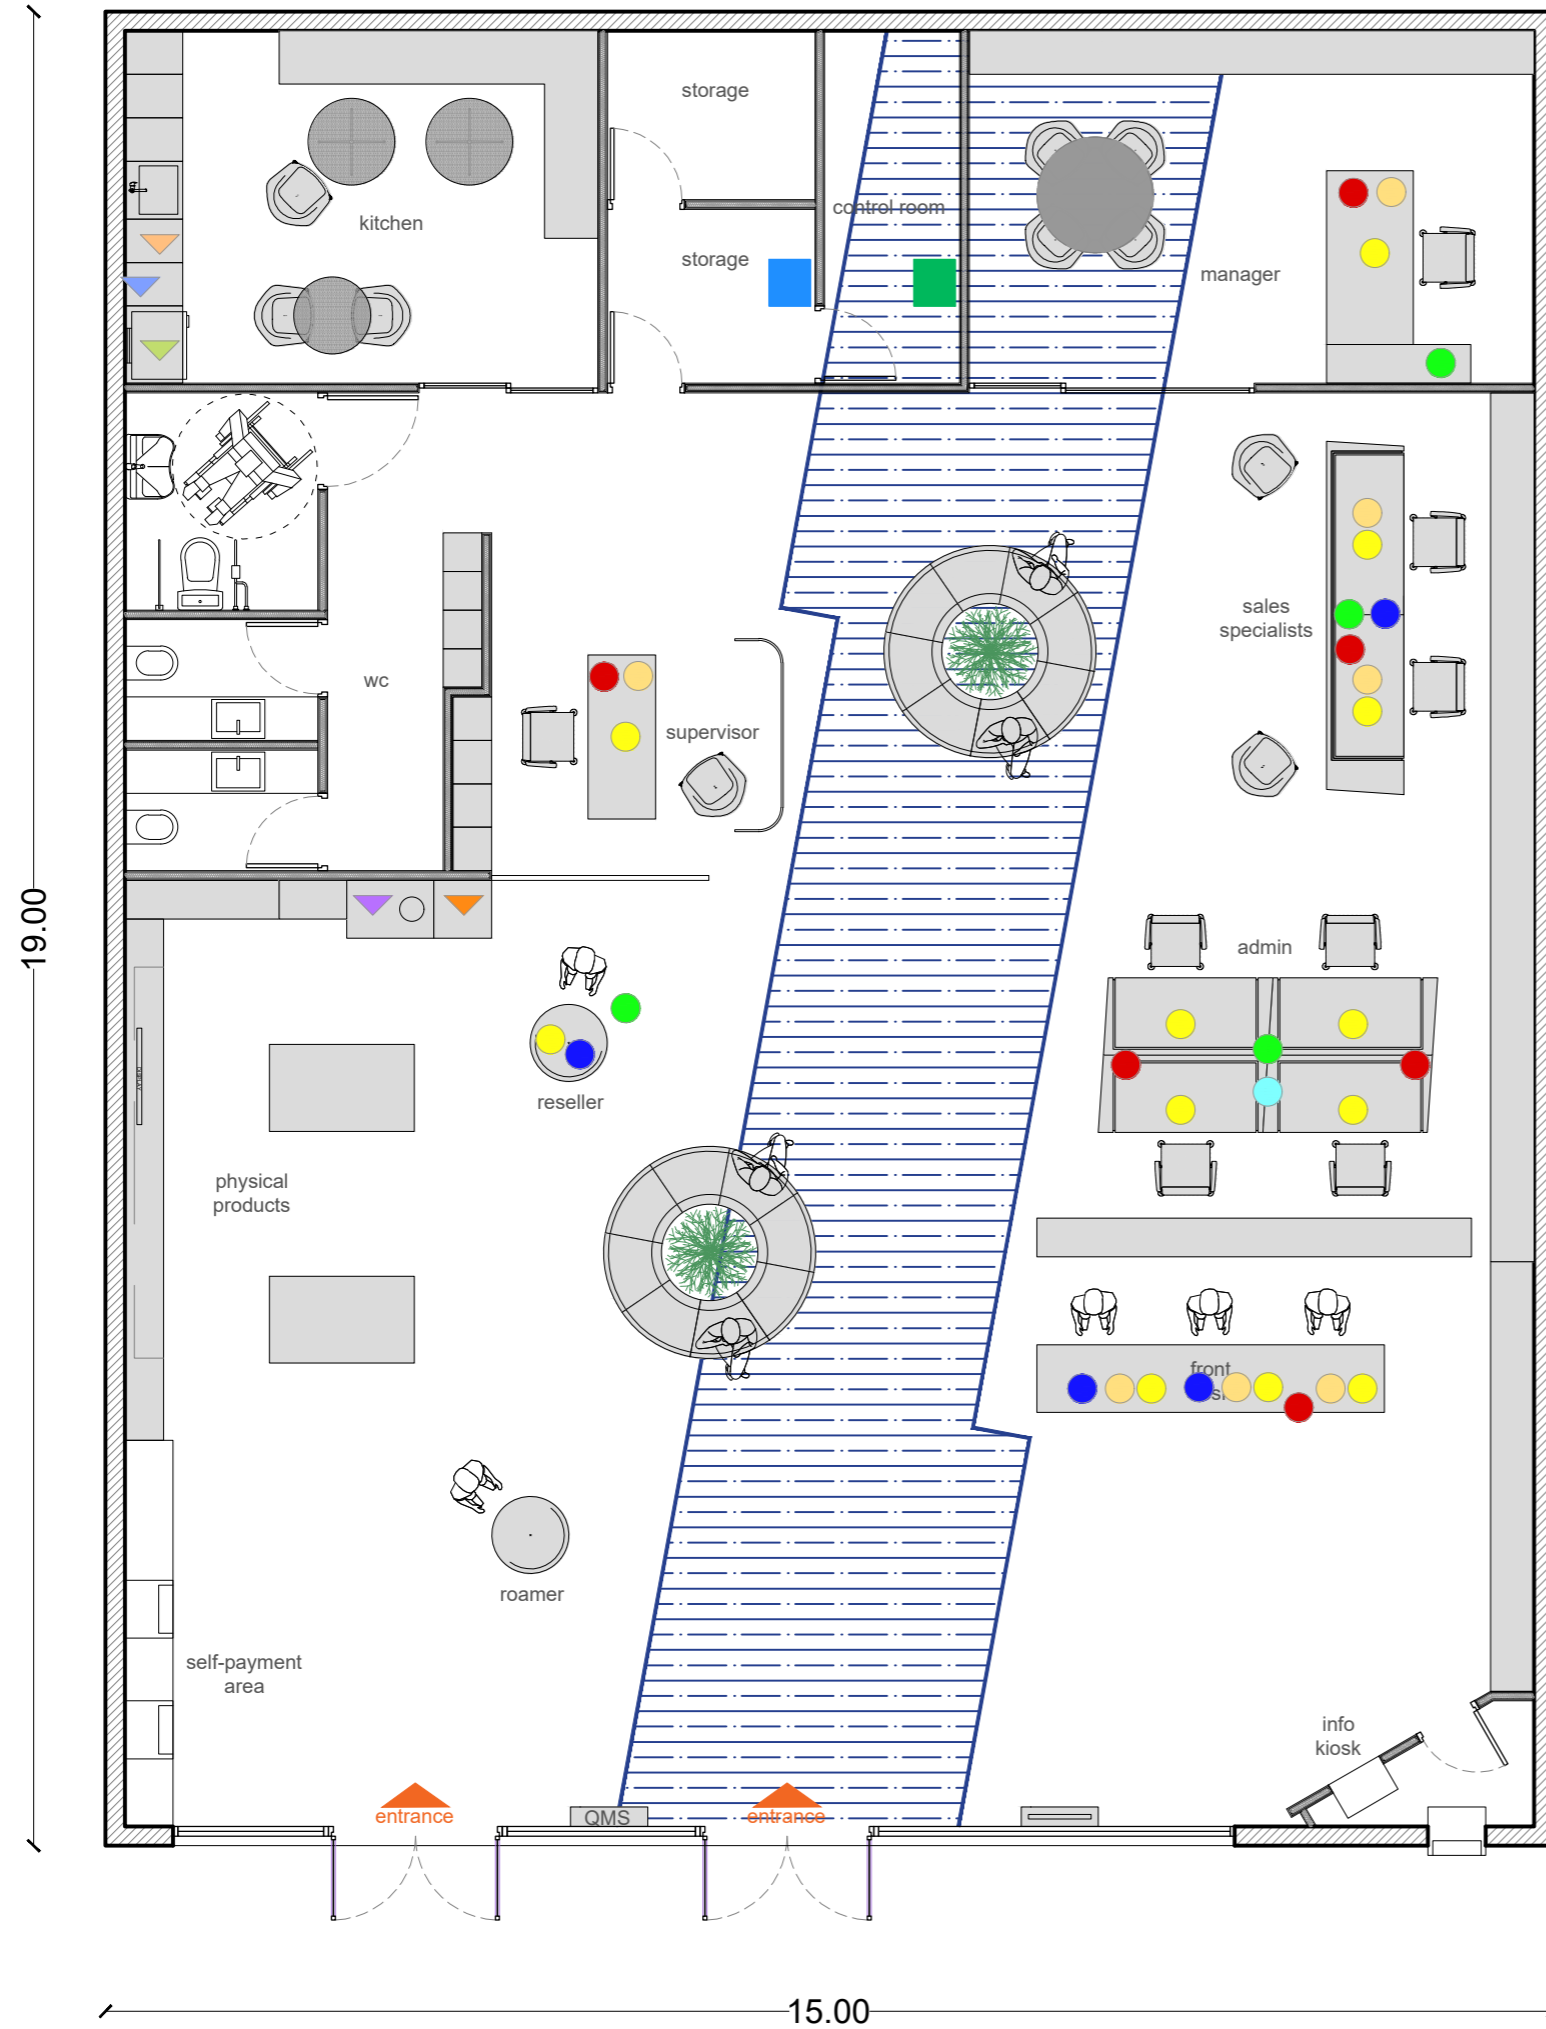

- TABLET
- LAPTOP & WIRELESS MOUSE
- SIGNATURE PAD
- PC - TACH SCREEN (CASHIERS)
- CASHIERS EQUIPMENT
- PRINTER
- POS
- WIRELESS TELEPHONE
- SCANNER
- MULTIFORMAT PRINTER
- SERVER RACK
- ▼ WATER COOLER OR FRIDGE
- ▼ COFFEE MACHINE
- ▼ FRIDGE
- ▼ DISH WASHER
- ▼ MICROWAVE OVEN