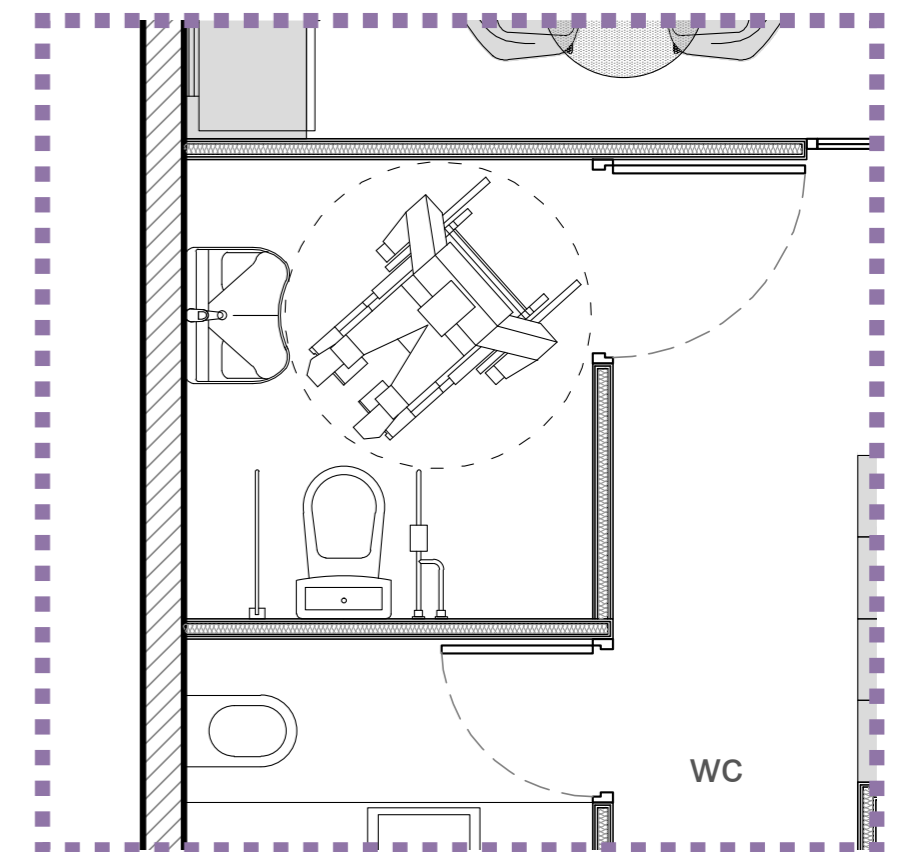

COMPLEMENTARY ZONE

② WC

^ TYPE 02

COMPLEMENTARY ZONE

3 Accessible Toilet

VOGUE CERAMICA
SYSTEM COLLECTION
INTERNI - Satin Surface
Ghiaccio - RAL 9003
10cm x 10cm

VOGUE CERAMICA
SYSTEM COLLECTION
INTERNI - Satin Surface
Petrolio - RAL 9003
10cm x 10cm