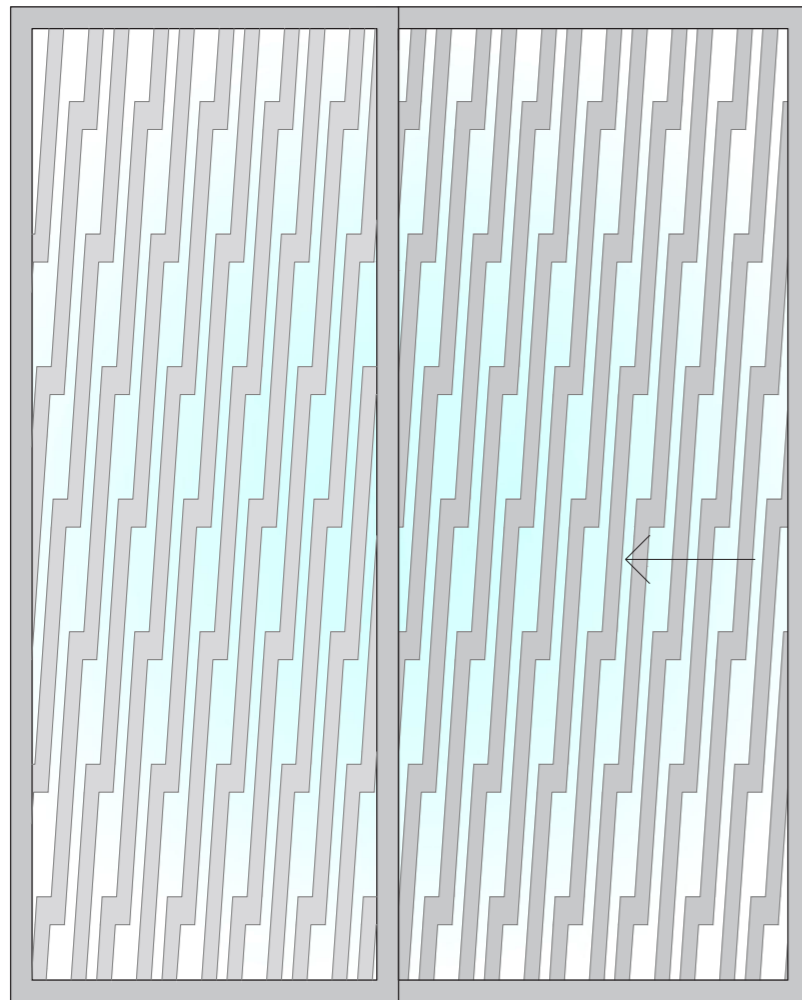

Μοτίβο κεραυνού

Αυτοκόλλητο πάνω σε τζάμι