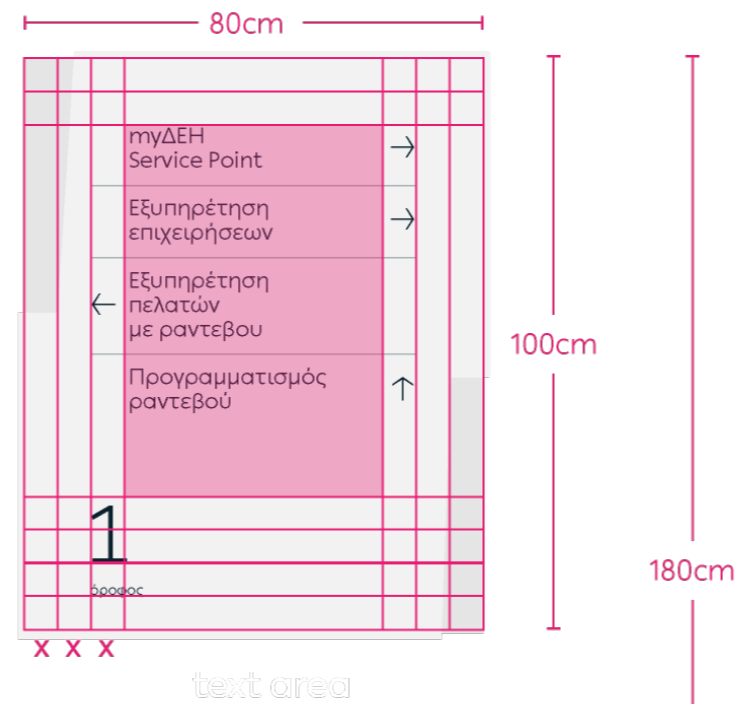

ENTRANCE TOTEM - SMALL

Dimensions : 80 x 200 cm

OUTDOOR SIGNAGE

PICTURE

DESCRIPTION

WALL LOGO SIGN

Dimensions : 60 x 60 cm

INDOOR WAY-FINDING

PICTURE

DESCRIPTION

WAY-FINDING TOTEM

Dimensions : 80 x 200 cm

INDOOR WAY-FINDING

PICTURE

DESCRIPTION

WAY-FINDING WALL SIGN - GROUND FLOOR

Dimensions : 80 x 100 cm

INDOOR WAY-FINDING

PICTURE

DESCRIPTION

WAY-FINDING WALL SIGN - FLOORS

Dimensions : 80 x 100 cm

INDOOR WAY-FINDING

PICTURE

Dimensions : 15 x 8 cm

*all icons are placeholders