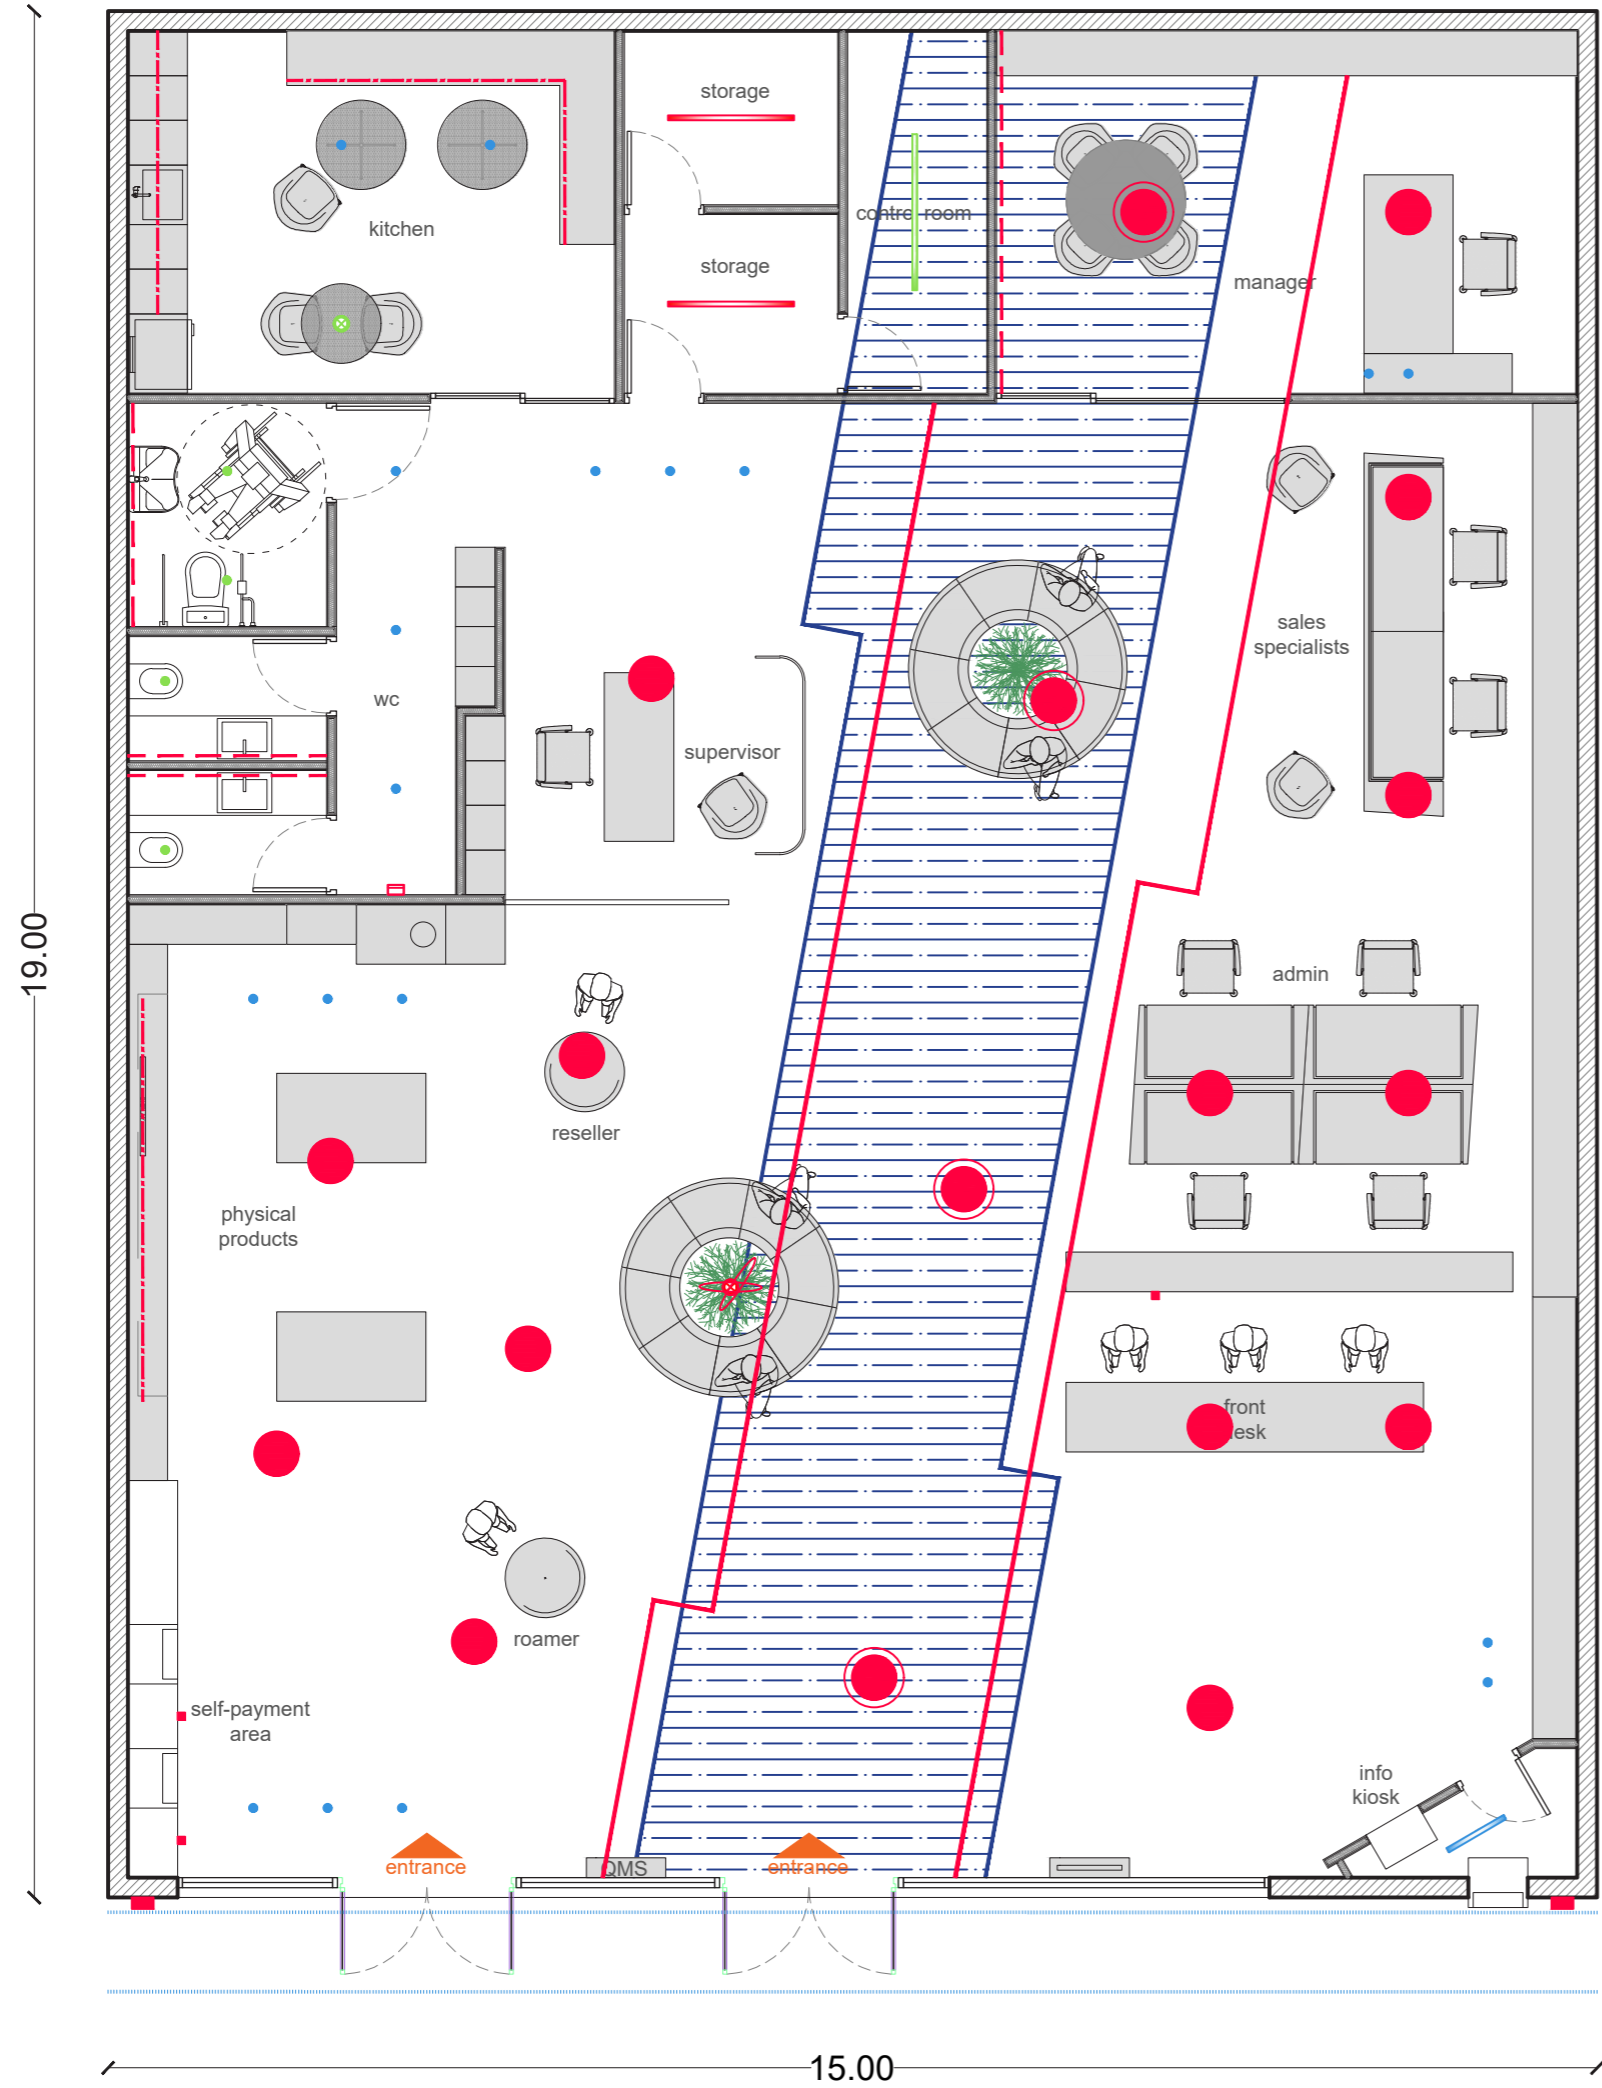

15.00

19.00