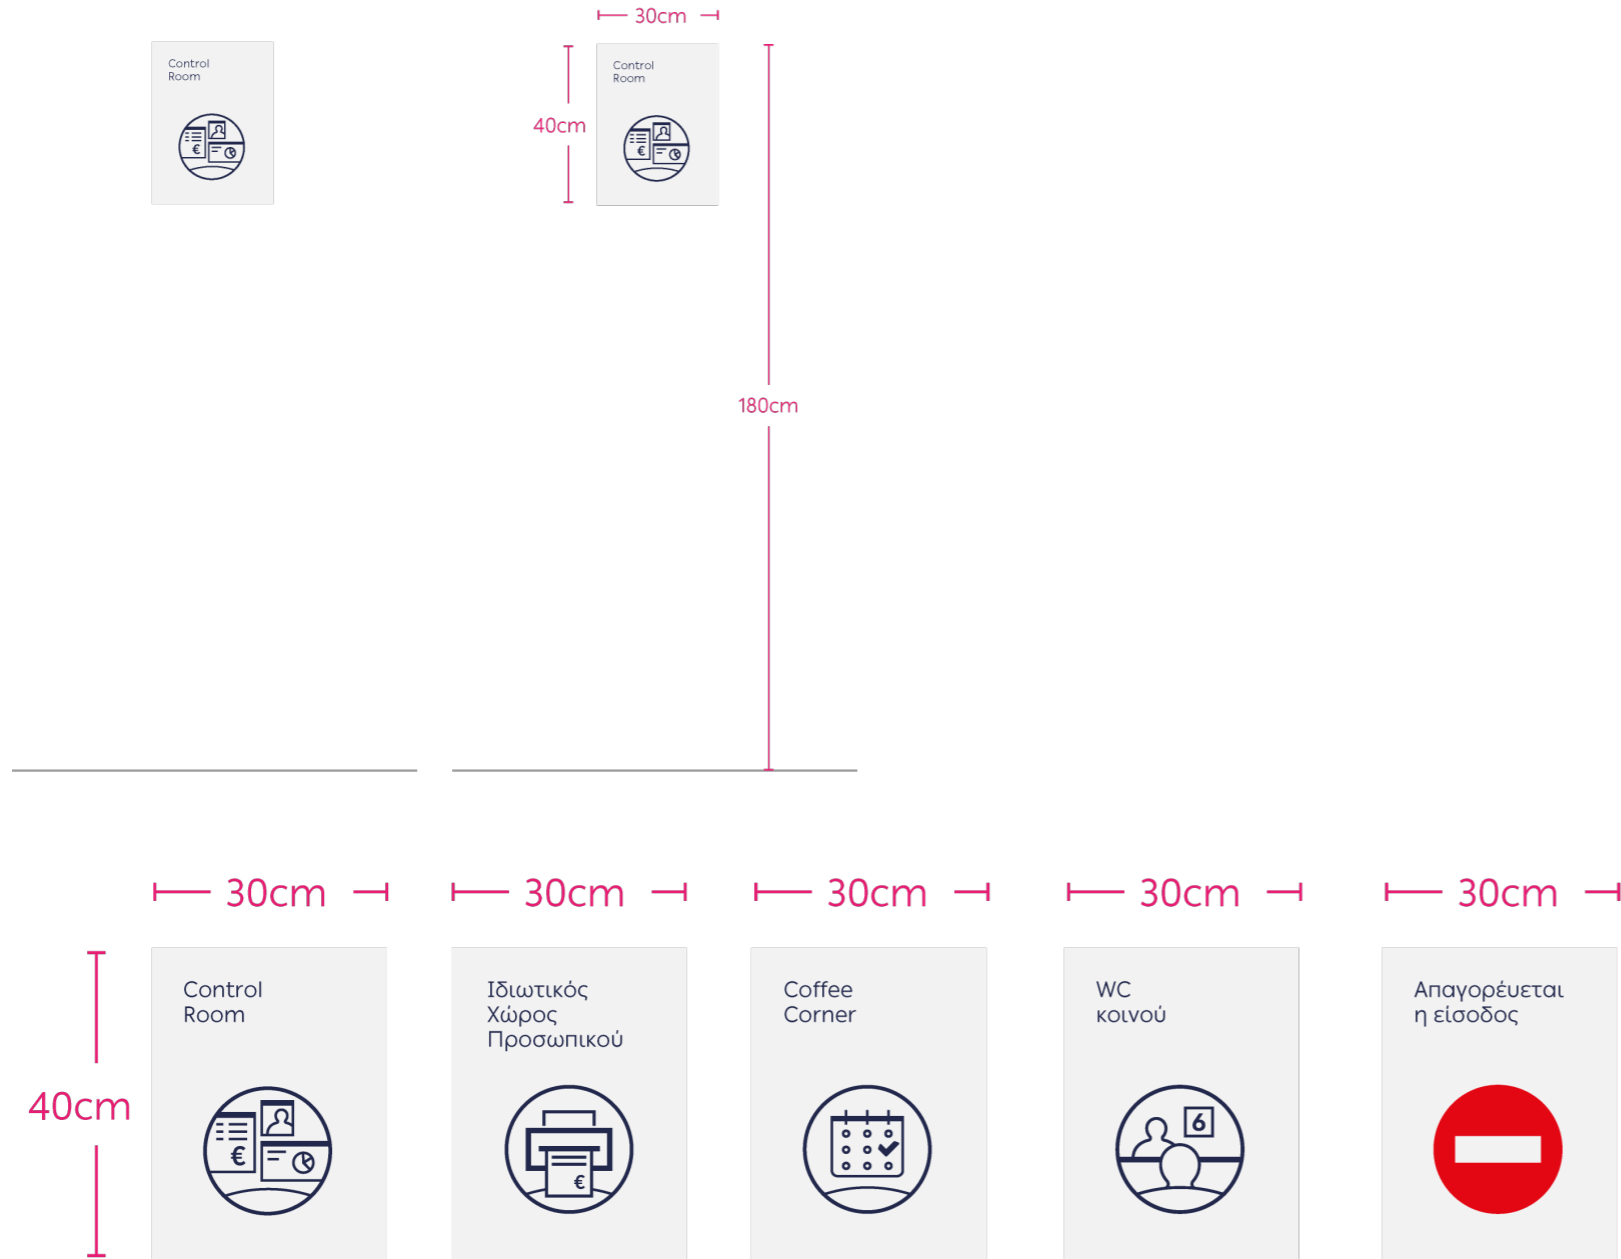

PICTURE

DESCRIPTION

WAY-FINDING TOTEM

Dimensions : 80 x 200 cm

INDOOR WAY-FINDING

PICTURE

DESCRIPTION

WAY-FINDING WALL SIGN - GROUND FLOOR

Dimensions : 80 x 100 cm

INDOOR WAY-FINDING

PICTURE

DESCRIPTION

WAY-FINDING WALL SIGN - FLOORS

Dimensions : 80 x 100 cm

INDOOR WAY-FINDING

PICTURE

DESCRIPTION

ROOM SIGNAGE

Dimensions : 30 x 40 cm
Height: 180 cm

*all icons are placeholders

INDOOR WAY-FINDING

PICTURE

DESCRIPTION

WORKING STATION SIGNAGE

Dimensions : 15 x 8 cm

*all icons are placeholders