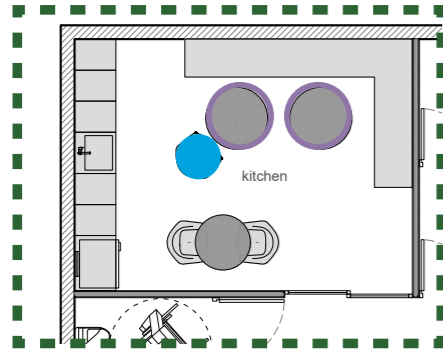

COMPLEMENTARY ZONE

PICTURE