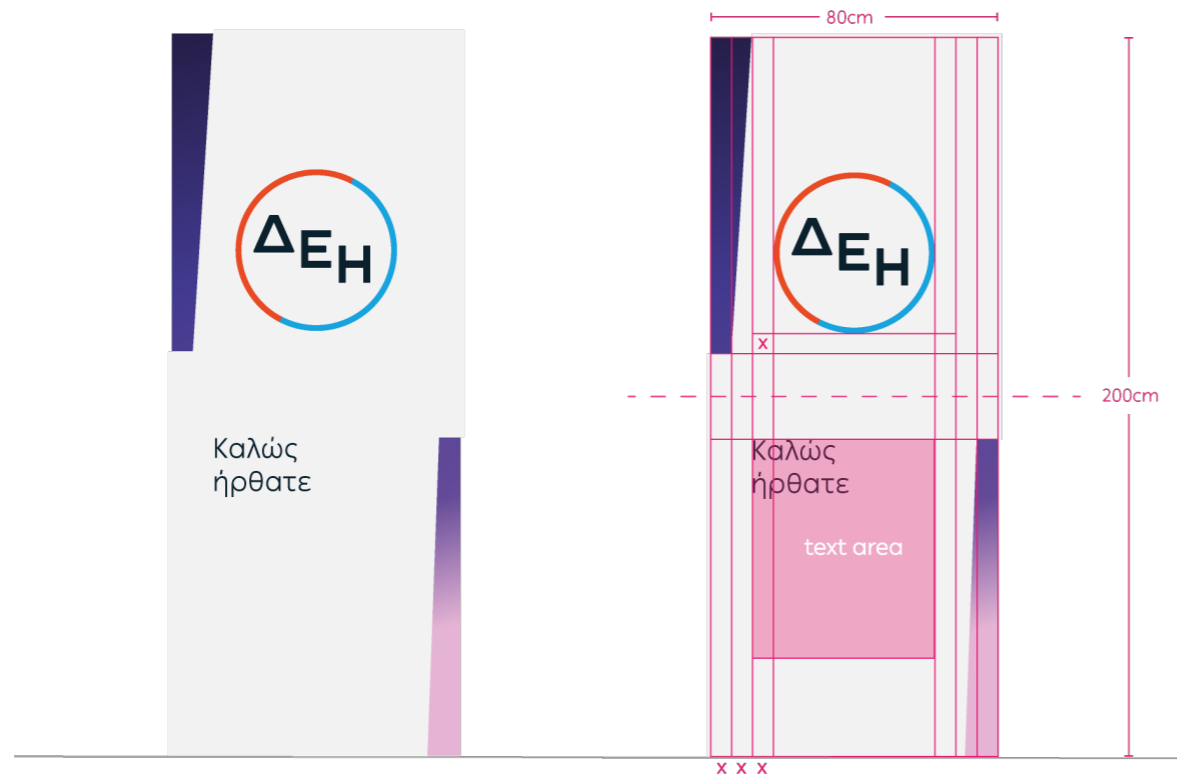

OUTDOOR SIGNAGE

PICTURE

DESCRIPTION

ENTRANCE TOTEM - LARGE

Dimensions : 100 x 240 cm

OUTDOOR SIGNAGE

PICTURE

DESCRIPTION

ENTRANCE TOTEM - SMALL

Dimensions : 80 x 200 cm

OUTDOOR SIGNAGE

PICTURE

DESCRIPTION

WALL LOGO SIGN

Dimensions : 60 x 60 cm

INDOOR WAY-FINDING

PICTURE

DESCRIPTION

WAY-FINDING TOTEM

Dimensions : 80 x 200 cm

INDOOR WAY-FINDING

PICTURE

DESCRIPTION

WAY-FINDING WALL SIGN - GROUND FLOOR

Dimensions : 80 x 100 cm

INDOOR WAY-FINDING

PICTURE

DESCRIPTION

WAY-FINDING WALL SIGN - FLOORS

Dimensions : 80 x 100 cm

INDOOR WAY-FINDING

PICTURE