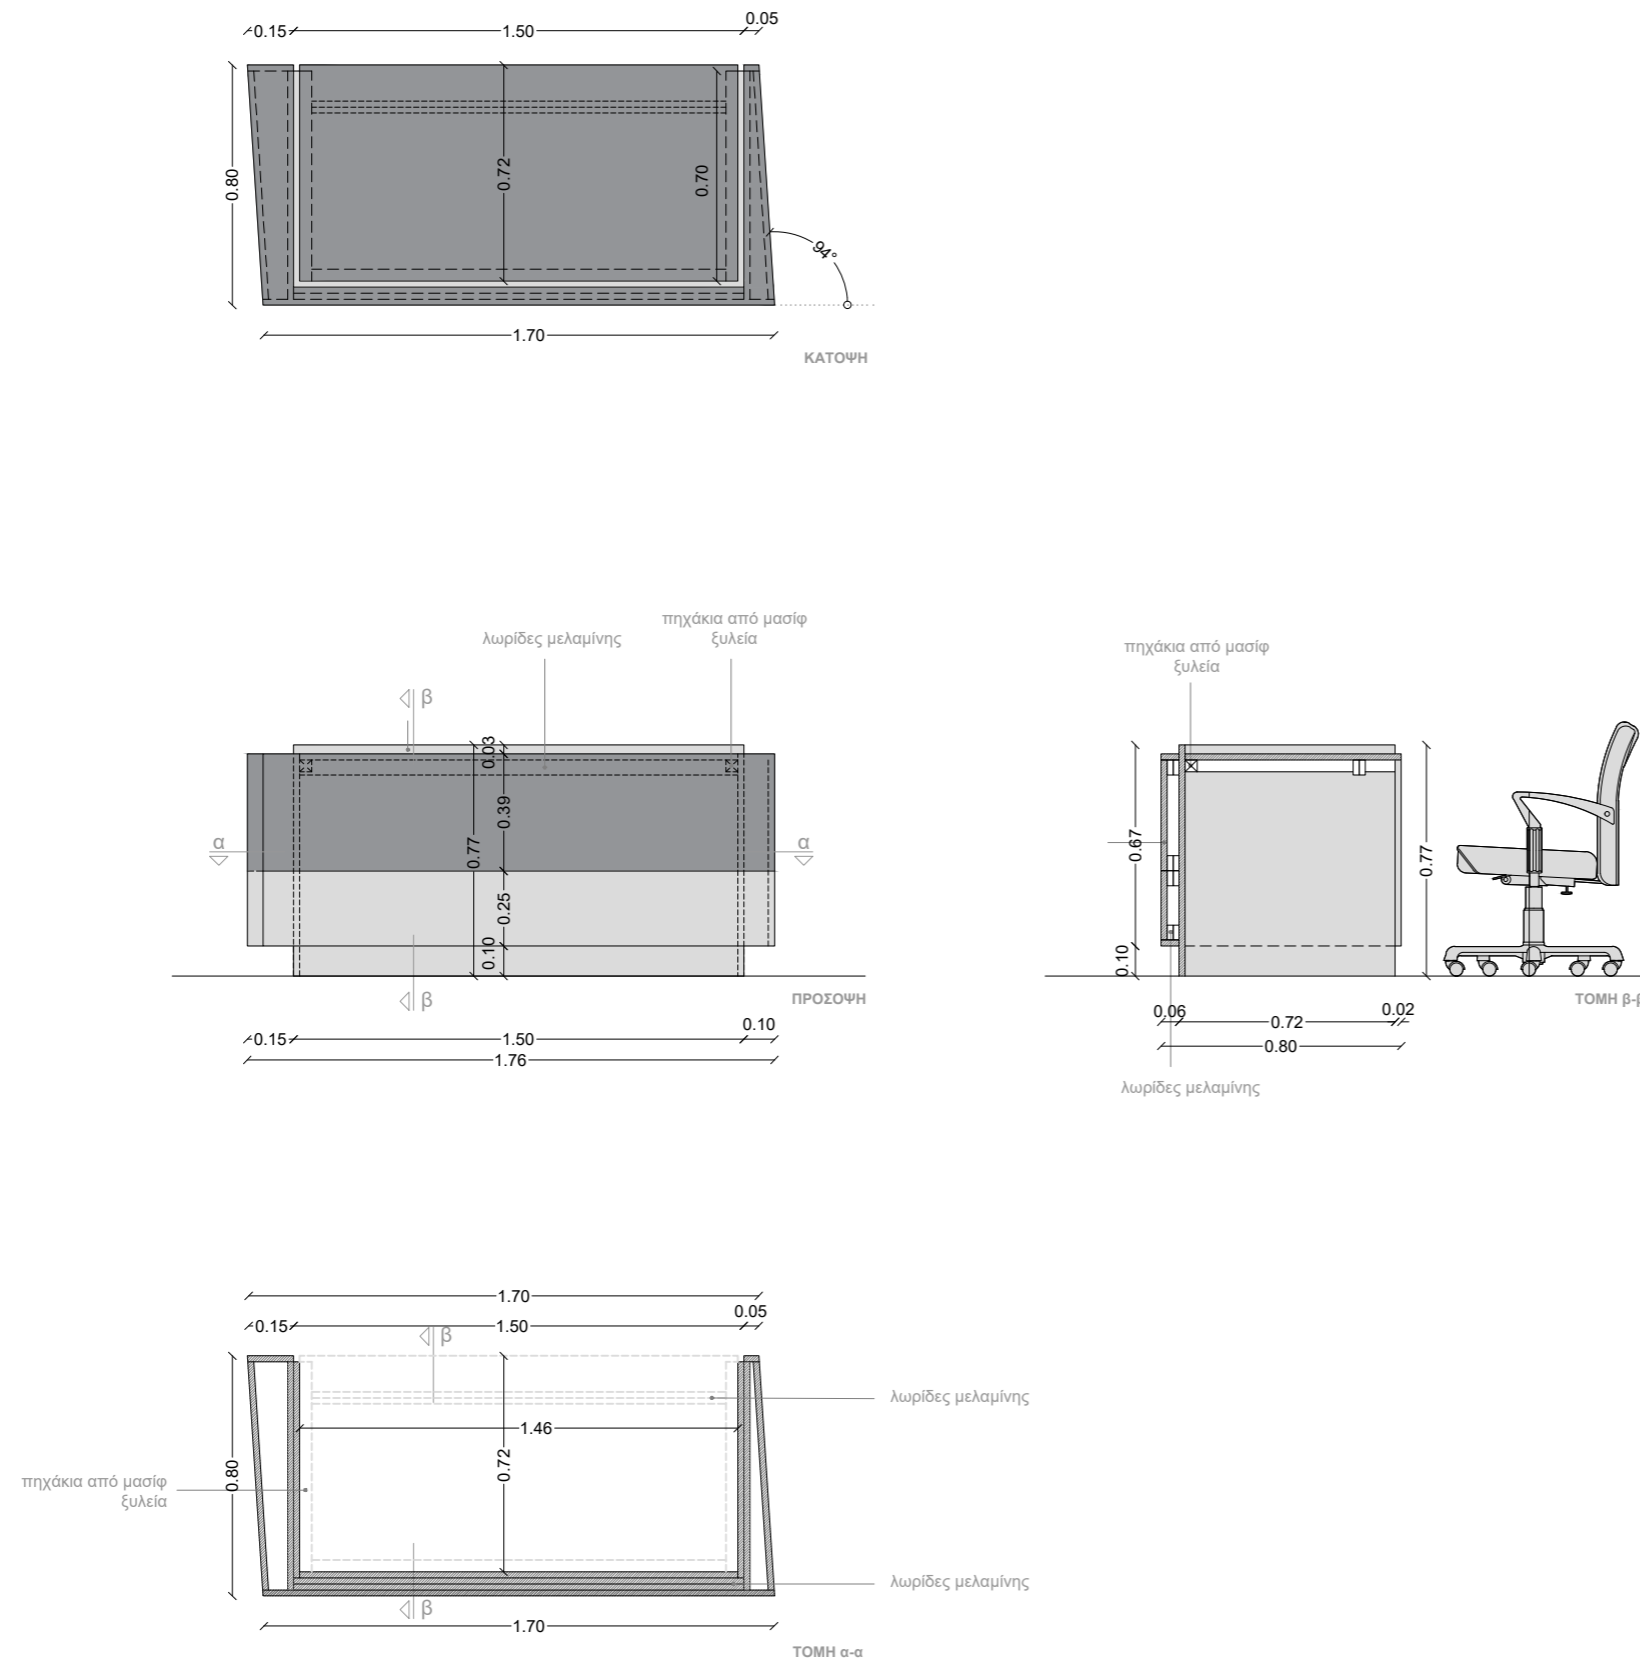

CONSULTATION ZONE

2 Supervisor SINGLE DESK

- έγχρωμη μελαμίνη CLEAF σε απόχρωση UB00 FANGO πάχους 20 mm
- έγχρωμη μελαμίνη CLEAF σε απόχρωση U166 GRIGIO πάχους 20 mm