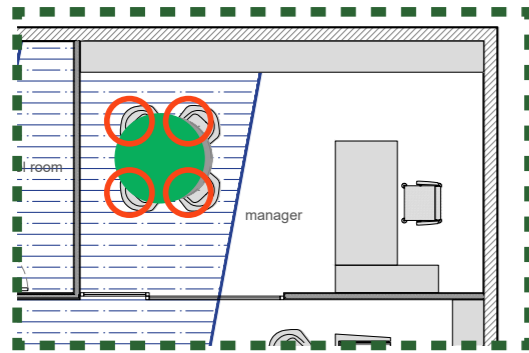

CONSULTATION ZONE

PICTURE